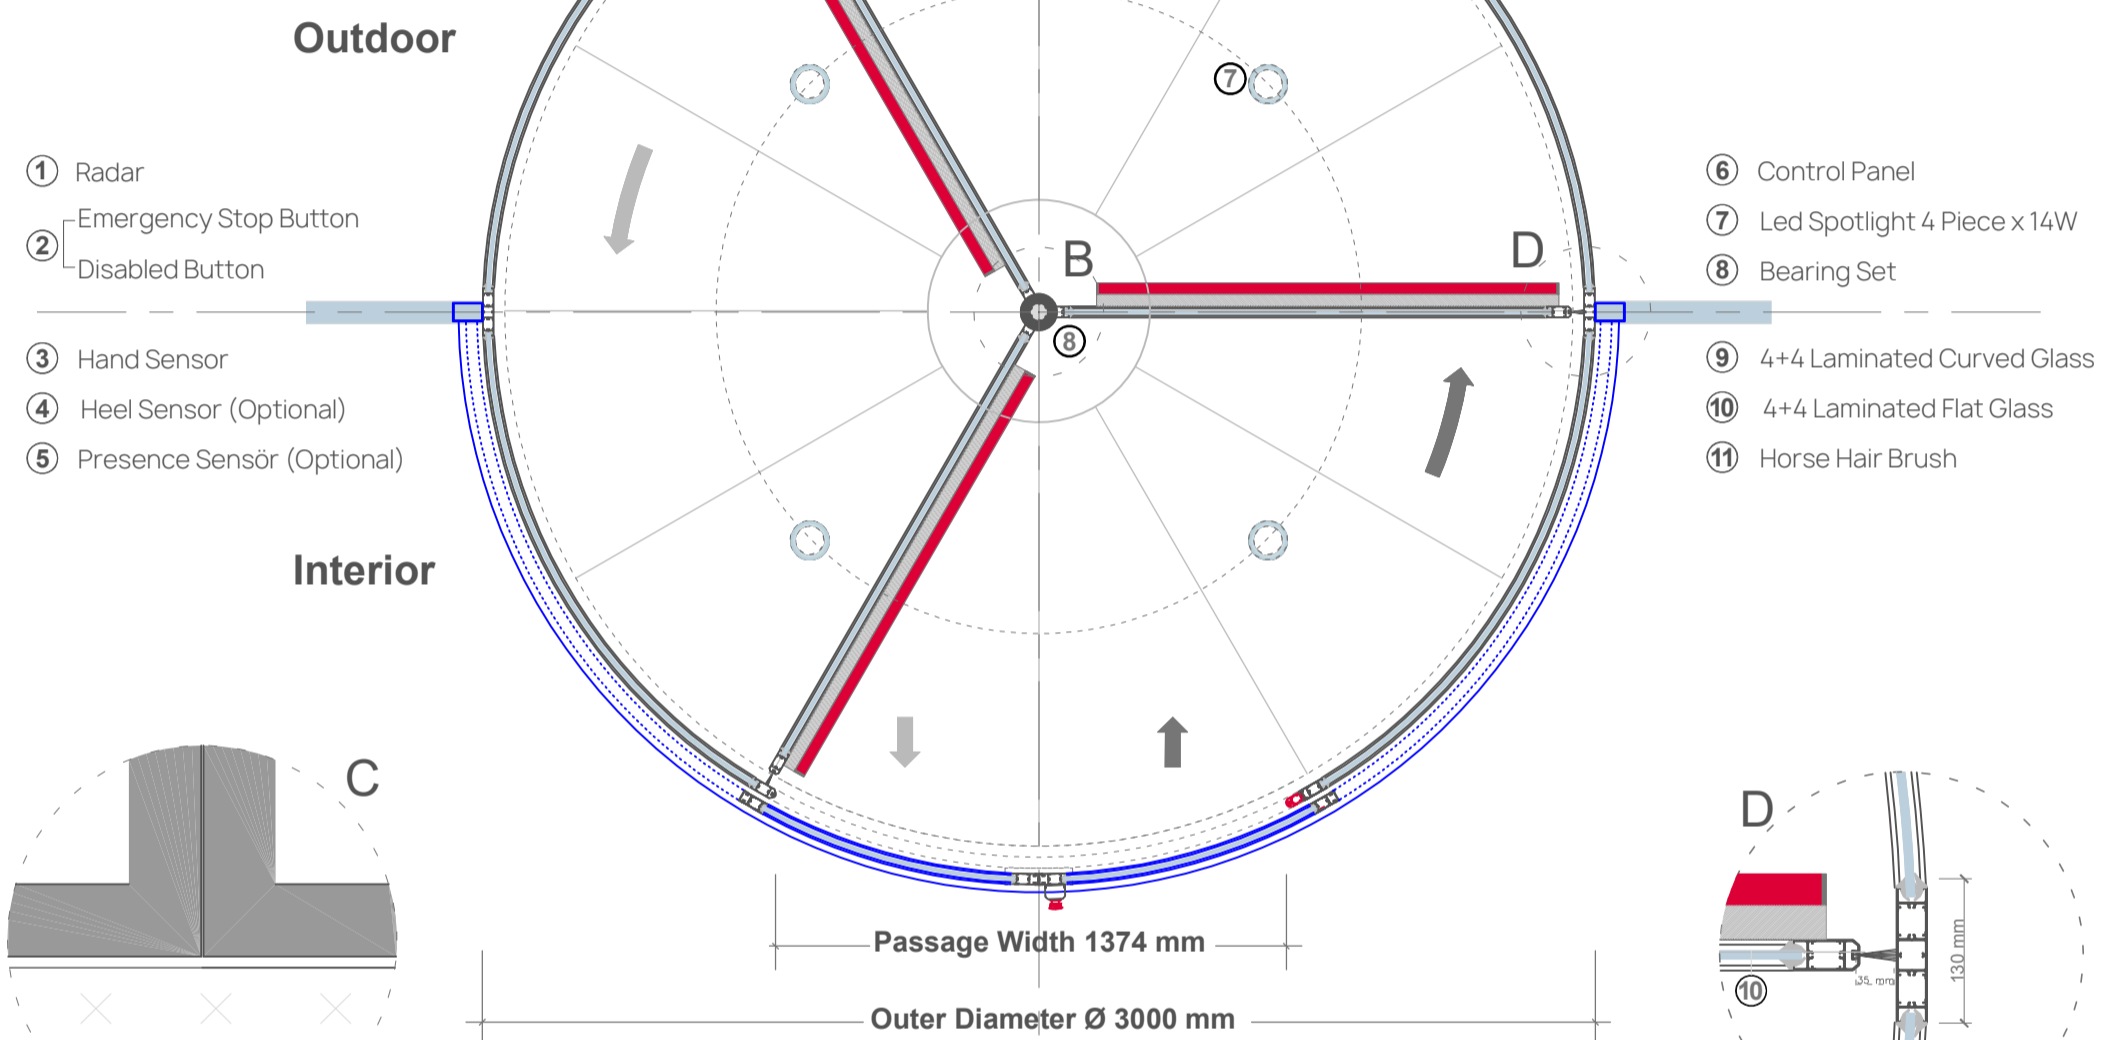

# ADZ303 AUTOMATIC REVOLVING DOOR NIGHT SHIELD

Canopy Height	200 mm
Passage Height	2200 mm
Total Height	2400 mm

- ① Radar
- ⑤ Presence Sensor (Optional)
- ⑫ Espagnolette Lock
- ⑥ Control Panel
  - Warning Lights
  - Lighting Button
  - Location Switch
- ② Emergency Stop Button  
Disabled Button
- ③ Hand Sensor
- ④ Heel Sensor (Optional)