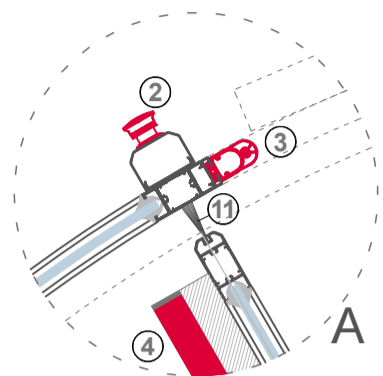

# ADZ303 AUTOMATIC REVOLVING DOOR NIGHT SHIELD

Canopy Height	200 mm
Passage Height	2200 mm
Total Height	2400 mm

- ① Radar
- ⑤ Presence Sensor (Optional)
- ⑫ Espagnolette Lock
- ⑥ Control Panel
  - Warning Lights
  - Lighting Button
  - Location Switch
- ② Emergency Stop Button  
Disabled Button
- ③ Hand Sensor
- ④ Heel Sensor (Optional)