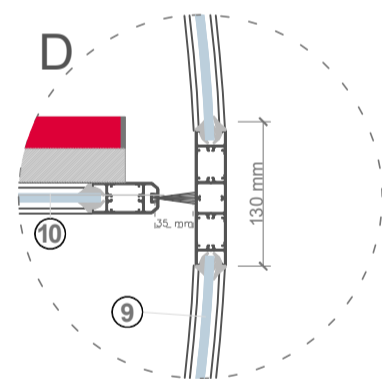

# ADZ303 AUTOMATIC REVOLVING DOOR NIGHT SHIELD

Canopy Height	200 mm
Passage Height	2200 mm
Total Height	2400 mm

- ① Radar
- ⑤ Presence Sensor (Optional)
- ⑫ Espagnolette Lock
- ⑥ Control Panel
  - Warning Lights
  - Lighting Button
  - Location Switch
- ② Emergency Stop Button  
Disabled Button
- ③ Hand Sensor
- ④ Heel Sensor (Optional)