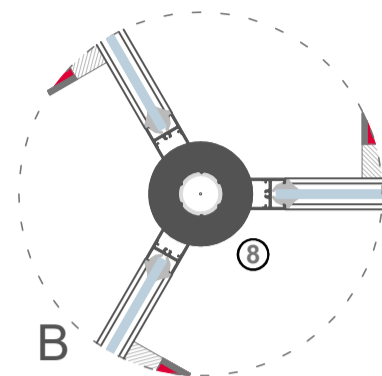

# ADZ303 AUTOMATIC REVOLVING DOOR NIGHT SHIELD

Canopy Height	200 mm
Passage Height	2200 mm
Total Height	2400 mm

- ① Radar
- ⑤ Presence Sensor (Optional)
- ⑫ Espagnolette Lock
- ⑥ Control Panel
  - Warning Lights
  - Lighting Button
  - Location Switch
- ② Emergency Stop Button  
Disabled Button
- ③ Hand Sensor
- ④ Heel Sensor (Optional)