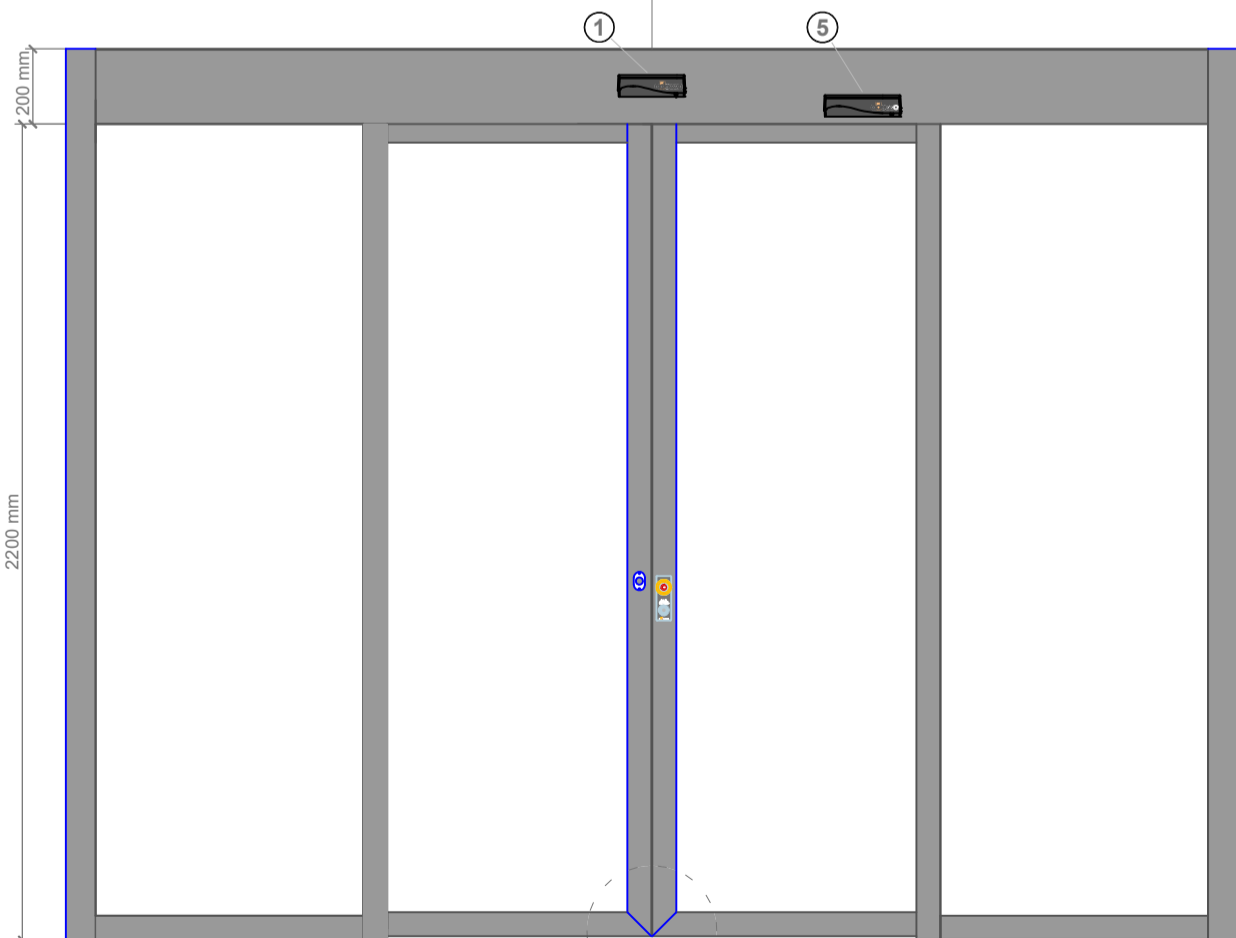

# ADZ303 AUTOMATIC REVOLVING DOOR NIGHT SHIELD

Canopy Height	200 mm
Passage Height	2200 mm
Total Height	2400 mm

- ① Radar
- ⑤ Presence Sensor (Optional)
- ⑫ Espagnolette Lock
- ⑥ Control Panel
  - Warning Lights
  - Lighting Button
  - Location Switch
- ② Emergency Stop Button  
Disabled Button
- ③ Hand Sensor
- ④ Heel Sensor (Optional)