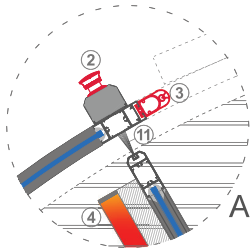

The glass-to-glass wing structure and minimal profile details ensure maximum transparency.

- • • • •
- • • • •

Ø**3000**mm **4**Wings
Manual**Revolving**Door

Standard Features

Optional Features

Technical Values	Power Supply	115V/230V ~ 50/60 hz	
	Protection Class	Engine IP55/Panel IP22	
	Working Ambient Temperature	-40 / +60 °C	
	Noise Level	Class A, Max 50 dB(A)	
Security	Radar	3 Wings Between Ø 1800 mm - Ø 3600 mm 4 Wings Between Ø 1800 mm - Ø 2600 mm One at Entry and Exit	
		4 Wings Between Ø 2601 mm - Ø 4000 mm Two at Entry and Exit	
	Emergency Stop Button	One at Entry and Exit	
	Disabled Passage Button	One at Entry and Exit	
	Handshake Wick	Standard at Entry and Exit	
	Heel Sensor	Standard	-
	Presence Sensor	-	Optional
	Curtain Sensor	-	Optional
	Broken Wing	-	Optional
	Night Shield	-	Optional
	Electromechanical Motor Lock	-	Optional
	Productivity	Air Curtain	-
Mop		Standard	-
Control System	Control Panel	Three-Position Position Switch Control Panel Standard	
	Touch Screen	4-inch Touchscreen Control Panel Optional	
Glasses	Ceiling Glass	20 mm Thick Tempered Glass	
	Wing Windows	4+4 Laminated Glass	
	Curved Glass	4+4 Laminated Glass	-
	Glass Wicks	EPDM Glass Wicks	-
	Tinted Glasses	-	Optional
Color and Covering	Colour	Standard RAL Colors and Gray Anodized	Special RAL colors and special anodizing
	Stainless Steel Coating	-	Satin, Polished, and Mirror Stainless
	Brushes	40 mm Horsehair Brushes	
	Door Handle	-	Horizontal Ø32 mm Stainless Steel Pipe, Vertical Ø40 mm Aluminum Pipe
	Ground Ring	20x40x2 mm Stainless Steel Profile	

Ø3000mm 3Wings GlassRoofAutomaticRevolvingDoor

Outdoor

- ① Radar
- ② Emergency Stop Button
Disabled Button
- ③ Hand Sensor
- ④ Heel Sensor (Optional)
- ⑤ Presence Sensor (Optional)
- ⑥ Control Panel

- ⑦ Connecting Bolt
- ⑧ Bearing Set
- ⑨ 4+4 Laminated Curved Glass
- ⑩ 4+4 Laminated Flat Glass
- ⑪ Horse Hair Brush
- ⑬ Ground Ring
- ⑭ Control Unit