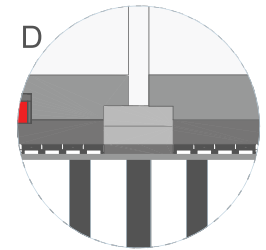

Outdoor

- ① Radar
- ② Emergency Stop Button
  Disabled Button
- ③ Hand Sensor
- ④ Heel Sensor (Optional)
- ⑤ Presence Sensor (Optional)
- ⑥ Control Panel

- ⑦ Connecting Bolt
- ⑧ Bearing Set
- ⑨ 4+4 Laminated Curved Glass
- ⑩ 4+4 Laminated Flat Glass
- ⑪ Horse Hair Brush
- ⑬ Ground Ring
- ⑭ Control Unit

Interior