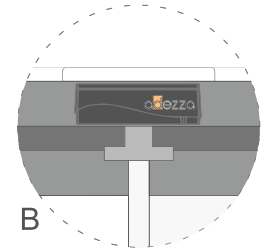

Ø3000mm 3Wings GlassRoofAutomaticRevolvingDoor