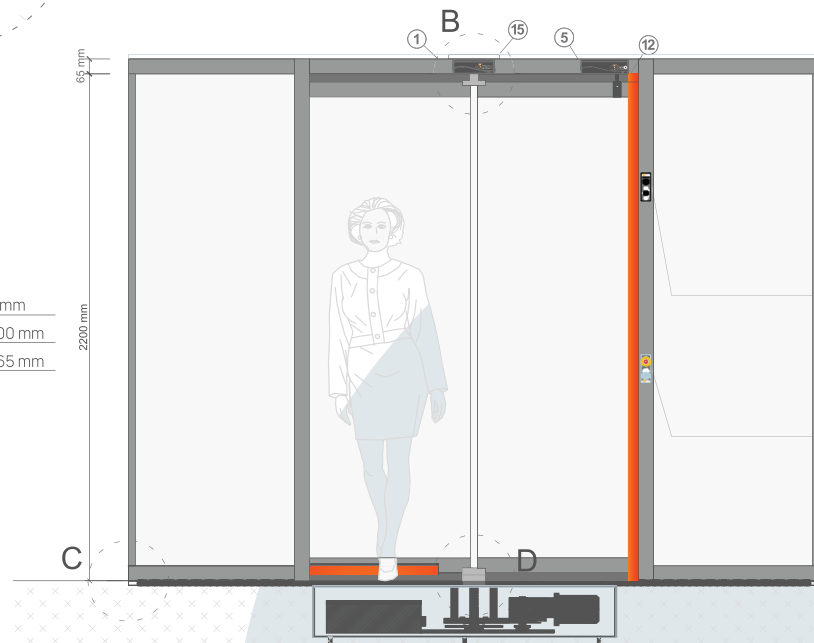

The glass-to-glass wing structure and minimal profile details ensure maximum transparency.

- • • • •
- • • • •

Ø**3000**mm **4**Wings
Manual**Revolving**Door

Standard Features

Optional Features

Technical Values	Power Supply	115V/230V ~ 50/60 hz	
	Protection Class	Engine IP55/Panel IP22	
	Working Ambient Temperature	-40 / +60 °C	
	Noise Level	Class A, Max 50 dB(A)	
Security	Radar	3 Wings Between Ø 1800 mm - Ø 3600 mm 4 Wings Between Ø 1800 mm - Ø 2600 mm One at Entry and Exit	
		4 Wings Between Ø 2601 mm - Ø 4000 mm Two at Entry and Exit	
	Emergency Stop Button	One at Entry and Exit	
	Disabled Passage Button	One at Entry and Exit	
	Handshake Wick	Standard at Entry and Exit	
	Heel Sensor	Standard	-
	Presence Sensor	-	Optional
	Curtain Sensor	-	Optional
	Broken Wing	-	Optional
	Night Shield	-	Optional
	Electromechanical Motor Lock	-	Optional
	Productivity	Air Curtain	-
Mop		Standard	-
Control System	Control Panel	Three-Position Position Switch Control Panel Standard	
	Touch Screen	4-inch Touchscreen Control Panel Optional	
Glasses	Ceiling Glass	20 mm Thick Tempered Glass	
	Wing Windows	4+4 Laminated Glass	
	Curved Glass	4+4 Laminated Glass	-
	Glass Wicks	EPDM Glass Wicks	-
	Tinted Glasses	-	Optional
Color and Covering	Colour	Standard RAL Colors and Gray Anodized	Special RAL colors and special anodizing
	Stainless Steel Coating	-	Satin, Polished, and Mirror Stainless
	Brushes	40 mm Horsehair Brushes	
	Door Handle	-	Horizontal Ø32 mm Stainless Steel Pipe, Vertical Ø40 mm Aluminum Pipe
	Ground Ring	20x40x2 mm Stainless Steel Profile	

Interior

Passage Width 1374 mm

Outer Diameter Ø 3000 mm

Canopy Height	65 mm
Passage Height	2200 mm
Total Height	2265 mm

- ① Radar
- ⑮ Center Flange
- ⑤ Presence Sensor (Optional)
- ⑫ Espagnolette Lock
- ⑥ Control Panel
Warning Lights
Lighting Button
Location Switch
- ② Emergency Stop Button
Disabled Button