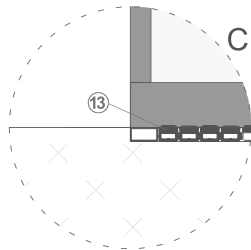

The glass-to-glass wing structure and minimal profile details ensure maximum transparency.

- • • • •
- • • • •

Ø**3000**mm **4**Wings
Manual**Revolving**Door

Standard Features

Optional Features

Technical Values	Power Supply	115V/230V ~ 50/60 hz	
	Protection Class	Engine IP55/Panel IP22	
	Working Ambient Temperature	-40 / +60 °C	
	Noise Level	Class A, Max 50 dB(A)	
Security	Radar	3 Wings Between Ø 1800 mm - Ø 3600 mm 4 Wings Between Ø 1800 mm - Ø 2600 mm One at Entry and Exit	
		4 Wings Between Ø 2601 mm - Ø 4000 mm Two at Entry and Exit	
	Emergency Stop Button	One at Entry and Exit	
	Disabled Passage Button	One at Entry and Exit	
	Handshake Wick	Standard at Entry and Exit	
	Heel Sensor	Standard	-
	Presence Sensor	-	Optional
	Curtain Sensor	-	Optional
	Broken Wing	-	Optional
	Night Shield	-	Optional
	Electromechanical Motor Lock	-	Optional
	Productivity	Air Curtain	-
Mop		Standard	-
Control System	Control Panel	Three-Position Position Switch Control Panel Standard	
	Touch Screen	4-inch Touchscreen Control Panel Optional	
Glasses	Ceiling Glass	20 mm Thick Tempered Glass	
	Wing Windows	4+4 Laminated Glass	
	Curved Glass	4+4 Laminated Glass	-
	Glass Wicks	EPDM Glass Wicks	-
	Tinted Glasses	-	Optional
Color and Covering	Colour	Standard RAL Colors and Gray Anodized	Special RAL colors and special anodizing
	Stainless Steel Coating	-	Satin, Polished, and Mirror Stainless
	Brushes	40 mm Horsehair Brushes	
	Door Handle	-	Horizontal Ø32 mm Stainless Steel Pipe, Vertical Ø40 mm Aluminum Pipe
	Ground Ring	20x40x2 mm Stainless Steel Profile	

Interior

Passage Width 1374 mm

Outer Diameter Ø 3000 mm

Canopy Height	65 mm
Passage Height	2200 mm
Total Height	2265 mm

- ① Radar
- ⑮ Center Flange
- ⑤ Presence Sensor (Optional)
- ⑫ Espagnolette Lock
- ⑥ Control Panel
Warning Lights
Lighting Button
Location Switch
- ② Emergency Stop Button
Disabled Button