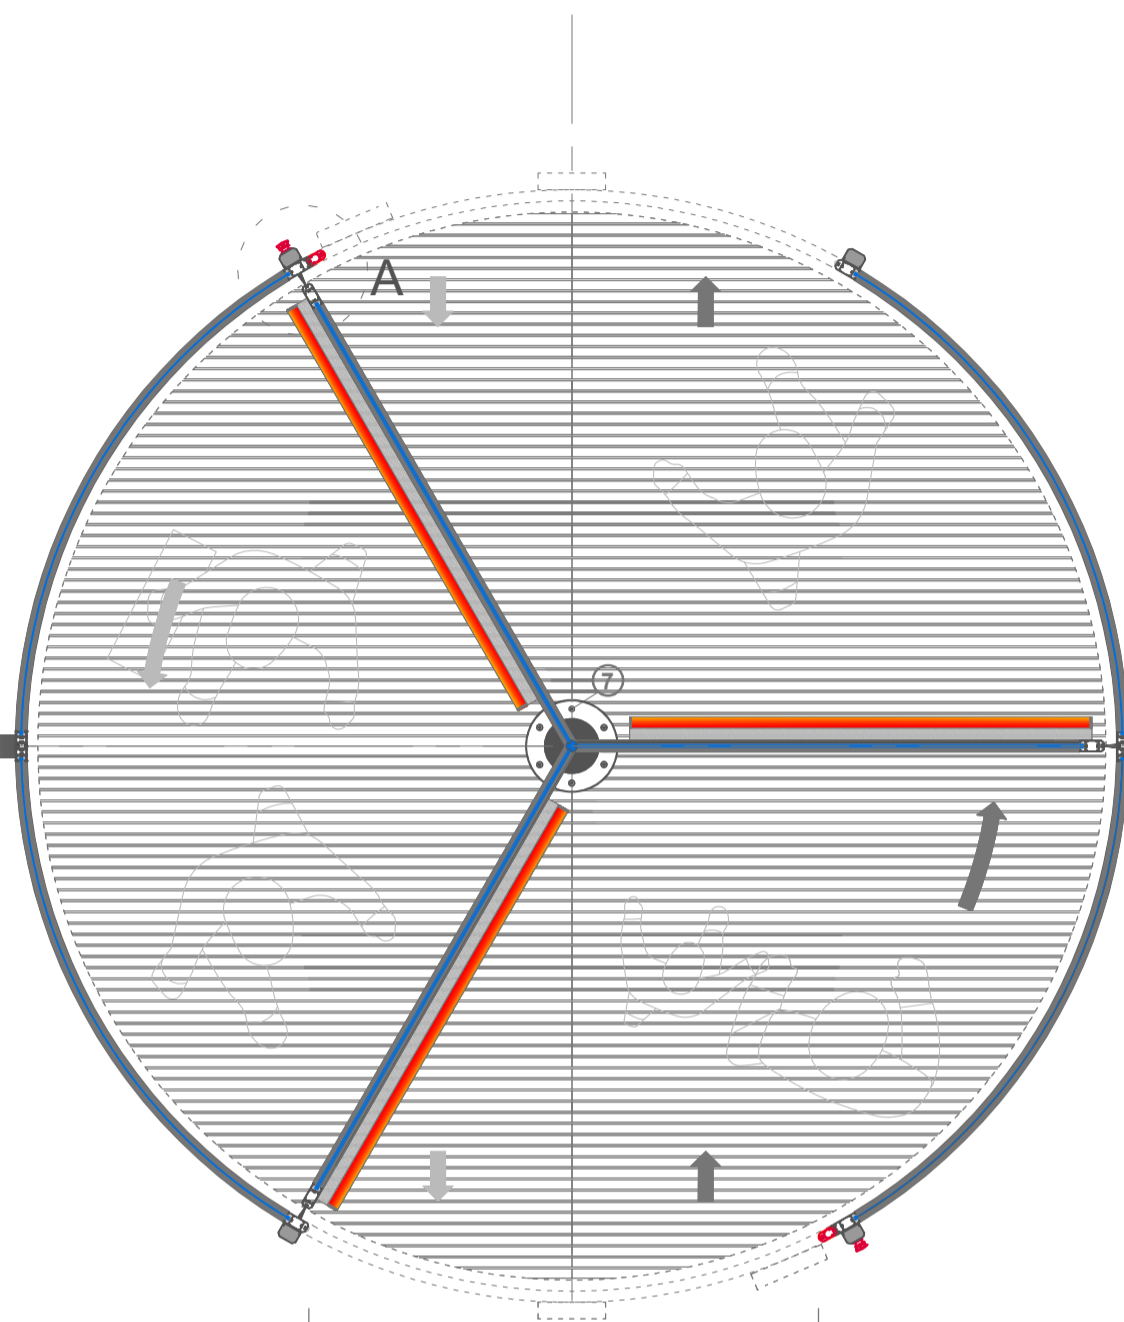

ADZ403 AUTOMATIC GLASS ROOF REVOLVING DOOR 3 WINGS

Outdoor

Interior

- ① Radar
- ② Emergency Stop Button
Disabled Button
- ③ Finger Protection Seal
- ④ Heel Sensor (Optional)
- ⑤ Presence Sensor (Optional)
- ⑥ Control Panel

- ⑦ Connecting Bolt
- ⑧ Bearing Set
- ⑨ 4+4 Laminated Curved Glass
- ⑩ 4+4 Laminated Flat Glass
- ⑪ Horse Hair Brush
- ⑬ Ground Ring
- ⑭ Control Unit

Passage Width 1374 mm

Outer Diameter Ø 3000 mm

Canopy Height	65 mm
Passage Height	2200 mm
Total Height	2265 mm