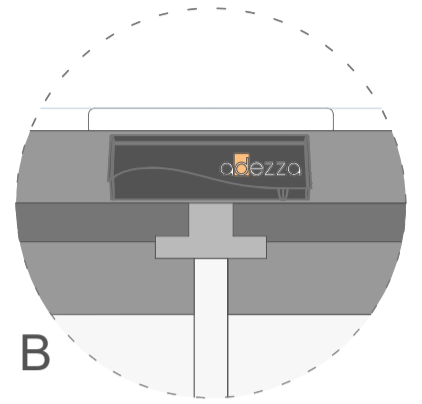

ADZ403 AUTOMATIC GLASS ROOF REVOLVING DOOR 3 WINGS

Outdoor

Interior

- ① Radar
- ② Emergency Stop Button
Disabled Button
- ③ Finger Protection Seal
- ④ Heel Sensor (Optional)
- ⑤ Presence Sensor (Optional)
- ⑥ Control Panel

- ⑦ Connecting Bolt
- ⑧ Bearing Set
- ⑨ 4+4 Laminated Curved Glass
- ⑩ 4+4 Laminated Flat Glass
- ⑪ Horse Hair Brush
- ⑬ Ground Ring
- ⑭ Control Unit

Passage Width 1374 mm

Outer Diameter Ø 3000 mm

Canopy Height	65 mm
Passage Height	2200 mm
Total Height	2265 mm