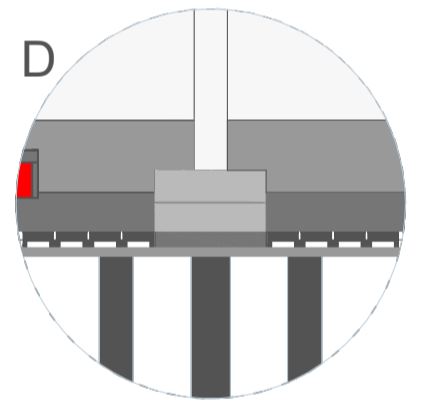

ADZ403 AUTOMATIC GLASS ROOF REVOLVING DOOR 3 WINGS

Outdoor

Interior

- ① Radar
- ② Emergency Stop Button
Disabled Button
- ③ Finger Protection Seal
- ④ Heel Sensor (Optional)
- ⑤ Presence Sensor (Optional)
- ⑥ Control Panel

- ⑦ Connecting Bolt
- ⑧ Bearing Set
- ⑨ 4+4 Laminated Curved Glass
- ⑩ 4+4 Laminated Flat Glass
- ⑪ Horse Hair Brush
- ⑬ Ground Ring
- ⑭ Control Unit

Passage Width 1374 mm

Outer Diameter Ø 3000 mm

Canopy Height	65 mm
Passage Height	2200 mm
Total Height	2265 mm