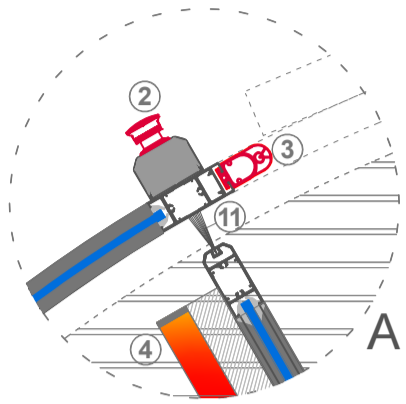

ADZ403 AUTOMATIC GLASS ROOF REVOLVING DOOR 3 WINGS

Outdoor

Interior

- ① Radar
- ② Emergency Stop Button
Disabled Button
- ③ Finger Protection Seal
- ④ Heel Sensor (Optional)
- ⑤ Presence Sensor (Optional)
- ⑥ Control Panel

- ⑦ Connecting Bolt
- ⑧ Bearing Set
- ⑨ 4+4 Laminated Curved Glass
- ⑩ 4+4 Laminated Flat Glass
- ⑪ Horse Hair Brush
- ⑬ Ground Ring
- ⑭ Control Unit

Passage Width 1374 mm

Outer Diameter Ø 3000 mm

Canopy Height	65 mm
Passage Height	2200 mm
Total Height	2265 mm