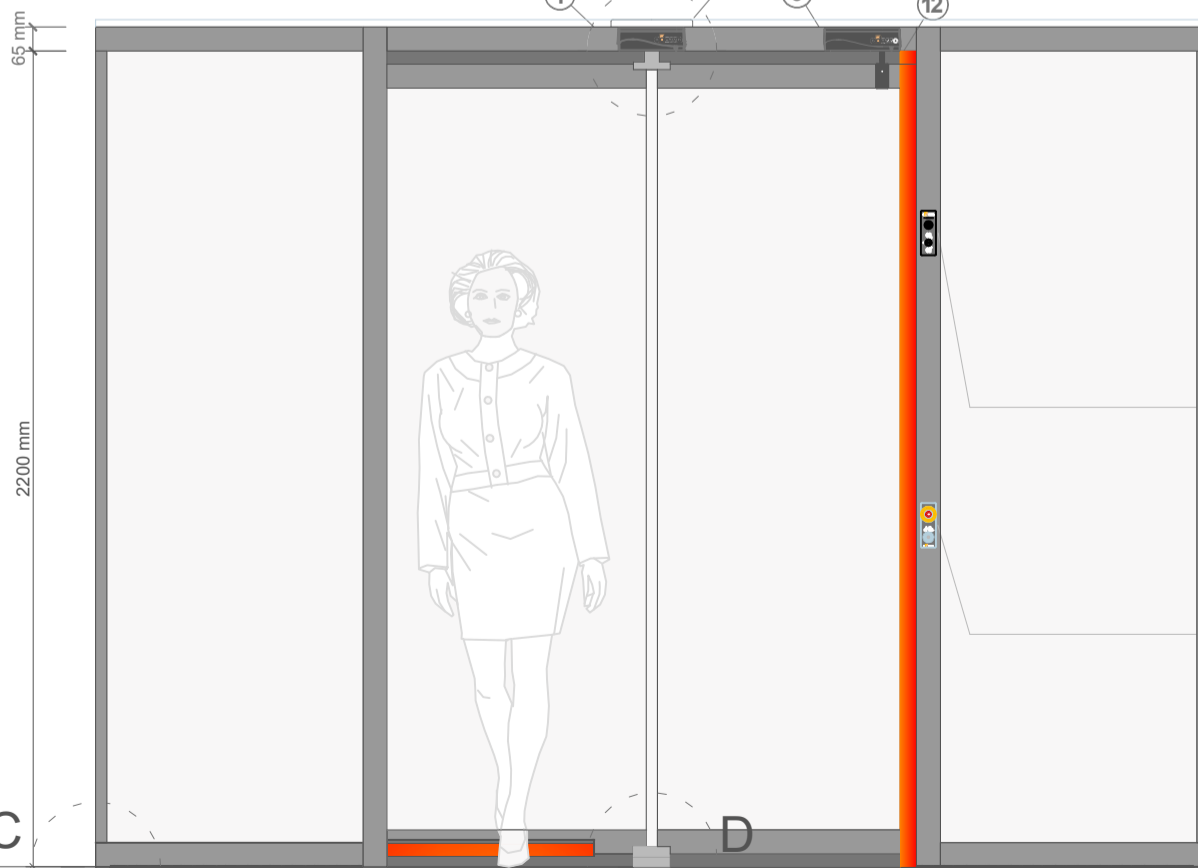

ADZ403 AUTOMATIC GLASS ROOF REVOLVING DOOR 3 WINGS

Outdoor

Interior

- ① Radar
- ② Emergency Stop Button
Disabled Button
- ③ Finger Protection Seal
- ④ Heel Sensor (Optional)
- ⑤ Presence Sensor (Optional)
- ⑥ Control Panel

- ⑦ Connecting Bolt
- ⑧ Bearing Set
- ⑨ 4+4 Laminated Curved Glass
- ⑩ 4+4 Laminated Flat Glass
- ⑪ Horse Hair Brush
- ⑬ Ground Ring
- ⑭ Control Unit

Passage Width 1374 mm

Outer Diameter Ø 3000 mm

Canopy Height	65 mm
Passage Height	2200 mm
Total Height	2265 mm