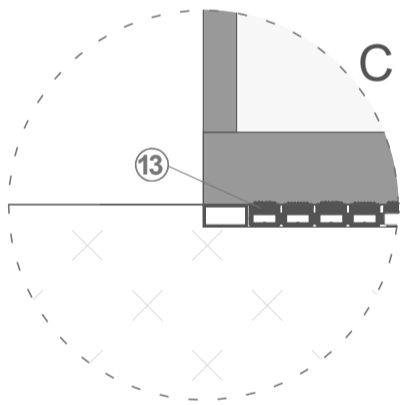

ADZ403 AUTOMATIC GLASS ROOF REVOLVING DOOR 3 WINGS

Outdoor

Interior

- ① Radar
- ② Emergency Stop Button
Disabled Button
- ③ Finger Protection Seal
- ④ Heel Sensor (Optional)
- ⑤ Presence Sensor (Optional)
- ⑥ Control Panel

- ⑦ Connecting Bolt
- ⑧ Bearing Set
- ⑨ 4+4 Laminated Curved Glass
- ⑩ 4+4 Laminated Flat Glass
- ⑪ Horse Hair Brush
- ⑬ Ground Ring
- ⑭ Control Unit

Passage Width 1374 mm

Outer Diameter Ø 3000 mm

Canopy Height	65 mm
Passage Height	2200 mm
Total Height	2265 mm