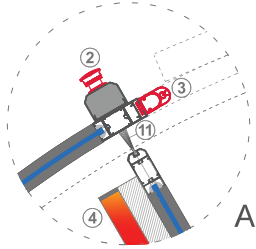

- • • • • •
- • • • • •

Ø**3000**mm **4**Wings
Manual**Revolving**Door

ADZ203 Automatic

Ø3000mm 3Wings Automatic *Revolving* Door

Outdoor

Interior

- ① Radar
- ② Emergency Stop Button
- ③ Hand Sensor
- ④ Heel Sensor (Optional)
- ⑤ Presence Sensor (Optional)

- ⑥ Control Panel
- ⑦ Led Spotlight 4 Piece x 14W
- ⑧ Bearing Set
- ⑨ 4+4 Laminated Curved Glass
- ⑩ 4+4 Laminated Flat Glass
- ⑪ Horse Hair Brush

Passage Width 1374 mm

Outer Diameter Ø 3000 mm

Canopy Height	200 mm
Passage Height	2200 mm
Total Height	2400 mm