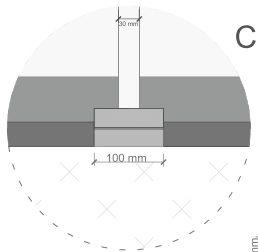

Ø3000mm 4Wings Manual *Revolving* Door

A

B

Outdoor

- ① Door Handle
- ② Led Spotlight 4 Piece x 14W
- ③ Bearing Set

- ④ 4+4 Laminated Curvet Glass
- ⑤ 4+4 Laminated Flat Glass
- ⑥ Horse Hair Brush

Interior

C

D

Passage Width 2041 mm

Outer Diameter Ø 3000 mm

Canopy Height	200 mm
Passage Height	2200 mm
Total Height	2400 mm

- ⑦ Espagnolotte Lock
- ① Door Handle