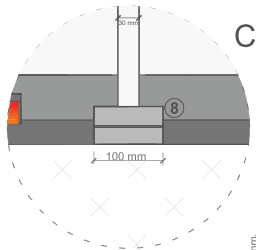

- • • • • •
- • • • • •

Ø**3000**mm **4**Wings
Manual**Revolving**Door

ADZ203 Automatic

Ø3000mm 3Wings Automatic *Revolving* Door

Outdoor

Interior

- ① Radar
- ② Emergency Stop Button
- ③ Hand Sensor
- ④ Heel Sensor (Optional)
- ⑤ Presence Sensor (Optional)

- ⑥ Control Panel
- ⑦ Led Spotlight 4 Piece x 14W
- ⑧ Bearing Set
- ⑨ 4+4 Laminated Curved Glass
- ⑩ 4+4 Laminated Flat Glass
- ⑪ Horse Hair Brush

Passage Width 1374 mm

Outer Diameter Ø 3000 mm

Canopy Height	200 mm
Passage Height	2200 mm
Total Height	2400 mm

Passage Width 2041 mm

Outer Diameter Ø 3000 mm

Canopy Height	200 mm
Passage Height	2200 mm
Total Height	2400 mm

- ⑦ Espagnolotte Lock
- ① Door Handle