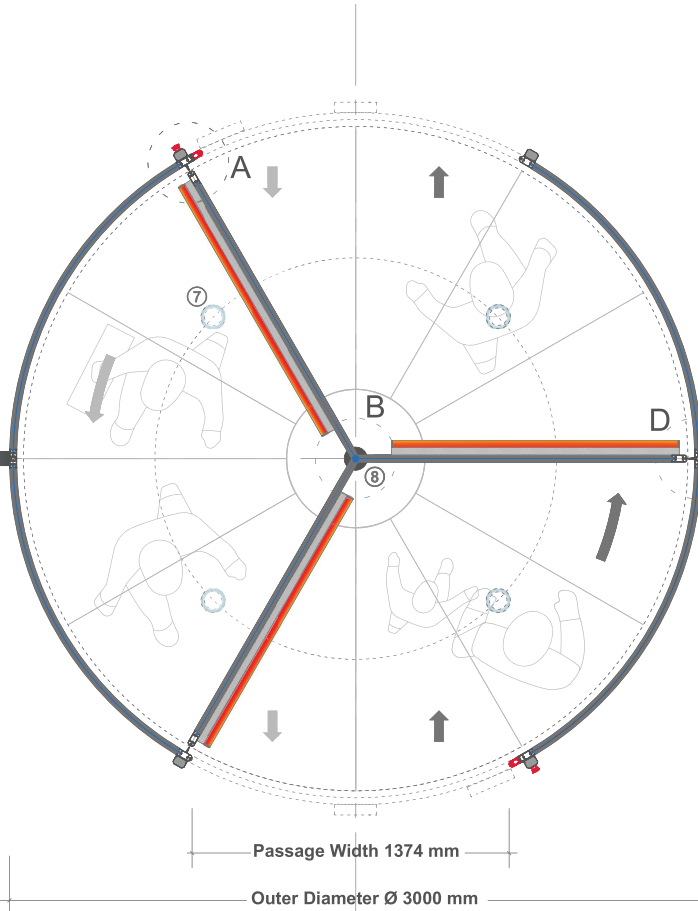

- • • • • •
- • • • • •

Ø**3000**mm **4**Wings
Manual**Revolving**Door

ADZ203 Automatic

Ø3000mm 3Wings Automatic *Revolving* Door

Outdoor

Interior

- ① Radar
- ② Emergency Stop Button
- ③ Hand Sensor
- ④ Heel Sensor (Optional)
- ⑤ Presence Sensor (Optional)

- ⑥ Control Panel
- ⑦ Led Spotlight 4 Piece x 14W
- ⑧ Bearing Set
- ⑨ 4+4 Laminated Curved Glass
- ⑩ 4+4 Laminated Flat Glass
- ⑪ Horse Hair Brush

Passage Width 1374 mm

Outer Diameter Ø 3000 mm

Canopy Height	200 mm
Passage Height	2200 mm
Total Height	2400 mm

Passage Width 2041 mm

Outer Diameter Ø 3000 mm

Canopy Height	200 mm
Passage Height	2200 mm
Total Height	2400 mm

- ⑦ Espagnolotte Lock
- ① Door Handle