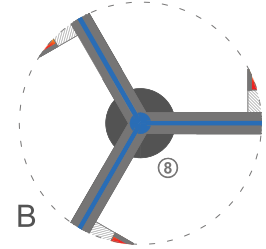

- • • • • •
- • • • • •

Ø**3000**mm **4**Wings
Manual**Revolving**Door

ADZ203 Automatic

Ø3000mm 3Wings Automatic *Revolving* Door

Outdoor

Interior

- ① Radar
- ② Emergency Stop Button
- ③ Hand Sensor
- ④ Heel Sensor (Optional)
- ⑤ Presence Sensor (Optional)

- ⑥ Control Panel
- ⑦ Led Spotlight 4 Piece x 14W
- ⑧ Bearing Set
- ⑨ 4+4 Laminated Curved Glass
- ⑩ 4+4 Laminated Flat Glass
- ⑪ Horse Hair Brush

Passage Width 1374 mm

Outer Diameter Ø 3000 mm

Canopy Height	200 mm
Passage Height	2200 mm
Total Height	2400 mm

Passage Width 2041 mm

Outer Diameter Ø 3000 mm

Canopy Height	200 mm
Passage Height	2200 mm
Total Height	2400 mm

- ⑦ Espagnolotte Lock
- ① Door Handle