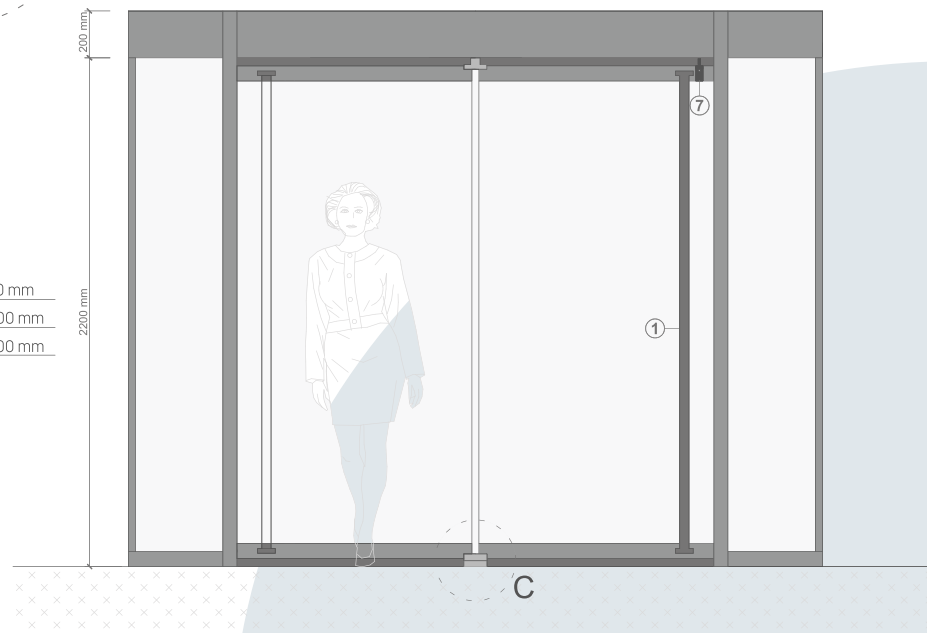

Thanks to the natural transparency of glass, they provide a seamless **visual transition** between indoor and outdoor spaces, highlighting the architectural aesthetics of the building.

These systems, adaptable to many projects up to 3.0 meters in diameter, offer a prestigious entrance experience with their simple form and elegance in details.

- ⑥ Control Panel
- ⑦ Led Spotlight 4 Piece x 14W
- ⑧ Bearing Set
- ⑨ 4+4 Laminated Curved Glass
- ⑩ 4+4 Laminated Flat Glass
- ⑪ Horse Hair Brush

Passage Width 1374 mm

Outer Diameter Ø 3000 mm

Canopy Height	200 mm
Passage Height	2200 mm
Total Height	2400 mm

A

B

Outdoor

- ① Door Handle
- ② Led Spotlight 4 Piece x 14W
- ③ Bearing Set

- ④ 4+4 Laminated Curvet Glass
- ⑤ 4+4 Laminated Flat Glass
- ⑥ Horse Hair Brush

Interior

C

D

Passage Width 2041 mm

Outer Diameter Ø 3000 mm

Canopy Height	200 mm
Passage Height	2200 mm
Total Height	2400 mm

- ⑦ Espagnolotte Lock
- ① Door Handle