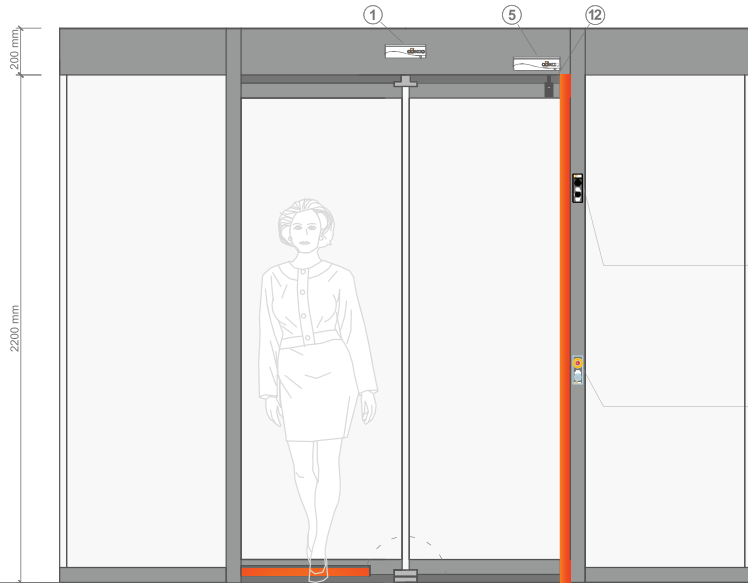

Thanks to the natural transparency of glass, they provide a seamless **visual transition** between indoor and outdoor spaces, highlighting the architectural aesthetics of the building.

These systems, adaptable to many projects up to 3.0 meters in diameter, offer a prestigious entrance experience with their simple form and elegance in details.

- • • • • •
- • • • • •

Ø**3000**mm **4**Wings
Manual**Revolving**Door

ADZ203 Automatic

Ø3000mm 3Wings Automatic *Revolving* Door

Outdoor

Interior

- ① Radar
- ② Emergency Stop Button
- ③ Hand Sensor
- ④ Heel Sensor (Optional)
- ⑤ Presence Sensor (Optional)

- ⑥ Control Panel
- ⑦ Led Spotlight 4 Piece x 14W
- ⑧ Bearing Set
- ⑨ 4+4 Laminated Curved Glass
- ⑩ 4+4 Laminated Flat Glass
- ⑪ Horse Hair Brush

Passage Width 1374 mm

Outer Diameter Ø 3000 mm

Canopy Height	200 mm
Passage Height	2200 mm
Total Height	2400 mm

Passage Width 2041 mm

Outer Diameter Ø 3000 mm

Canopy Height	200 mm
Passage Height	2200 mm
Total Height	2400 mm

- ⑦ Espagnolotte Lock
- ① Door Handle