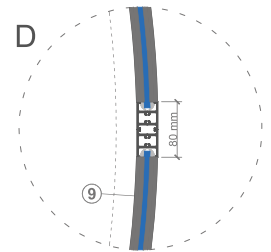

- ⑥ Control Panel
- ⑦ Led Spotlight 4 Piece x 14W
- ⑧ Bearing Set
- ⑨ 4+4 Laminated Curved Glass
- ⑩ 4+4 Laminated Flat Glass
- ⑪ Horse Hair Brush

Passage Width 1374 mm

Outer Diameter Ø 3000 mm

Canopy Height	200 mm
Passage Height	2200 mm
Total Height	2400 mm

A

B

Outdoor

- ① Door Handle
- ② Led Spotlight 4 Piece x 14W
- ③ Bearing Set

- ④ 4+4 Laminated Curvet Glass
- ⑤ 4+4 Laminated Flat Glass
- ⑥ Horse Hair Brush

Interior

C

D

Passage Width 2041 mm

Outer Diameter Ø 3000 mm

Canopy Height	200 mm
Passage Height	2200 mm
Total Height	2400 mm

- ⑦ Espagnolotte Lock
- ① Door Handle