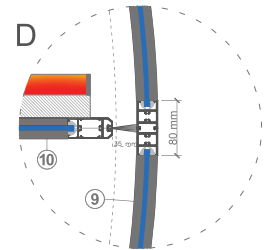

- • • • • •
- • • • • •

Ø**3000**mm **4**Wings
Manual**Revolving**Door

ADZ203 Automatic

Ø3000mm 3Wings Automatic *Revolving* Door

Outdoor

Interior

- ① Radar
- ② Emergency Stop Button
- ③ Hand Sensor
- ④ Heel Sensor (Optional)
- ⑤ Presence Sensor (Optional)

- ⑥ Control Panel
- ⑦ Led Spotlight 4 Piece x 14W
- ⑧ Bearing Set
- ⑨ 4+4 Laminated Curved Glass
- ⑩ 4+4 Laminated Flat Glass
- ⑪ Horse Hair Brush

Passage Width 1374 mm

Outer Diameter Ø 3000 mm

Canopy Height	200 mm
Passage Height	2200 mm
Total Height	2400 mm

Passage Width 2041 mm

Outer Diameter Ø 3000 mm

Canopy Height	200 mm
Passage Height	2200 mm
Total Height	2400 mm

- ⑦ Espagnolotte Lock
- ① Door Handle