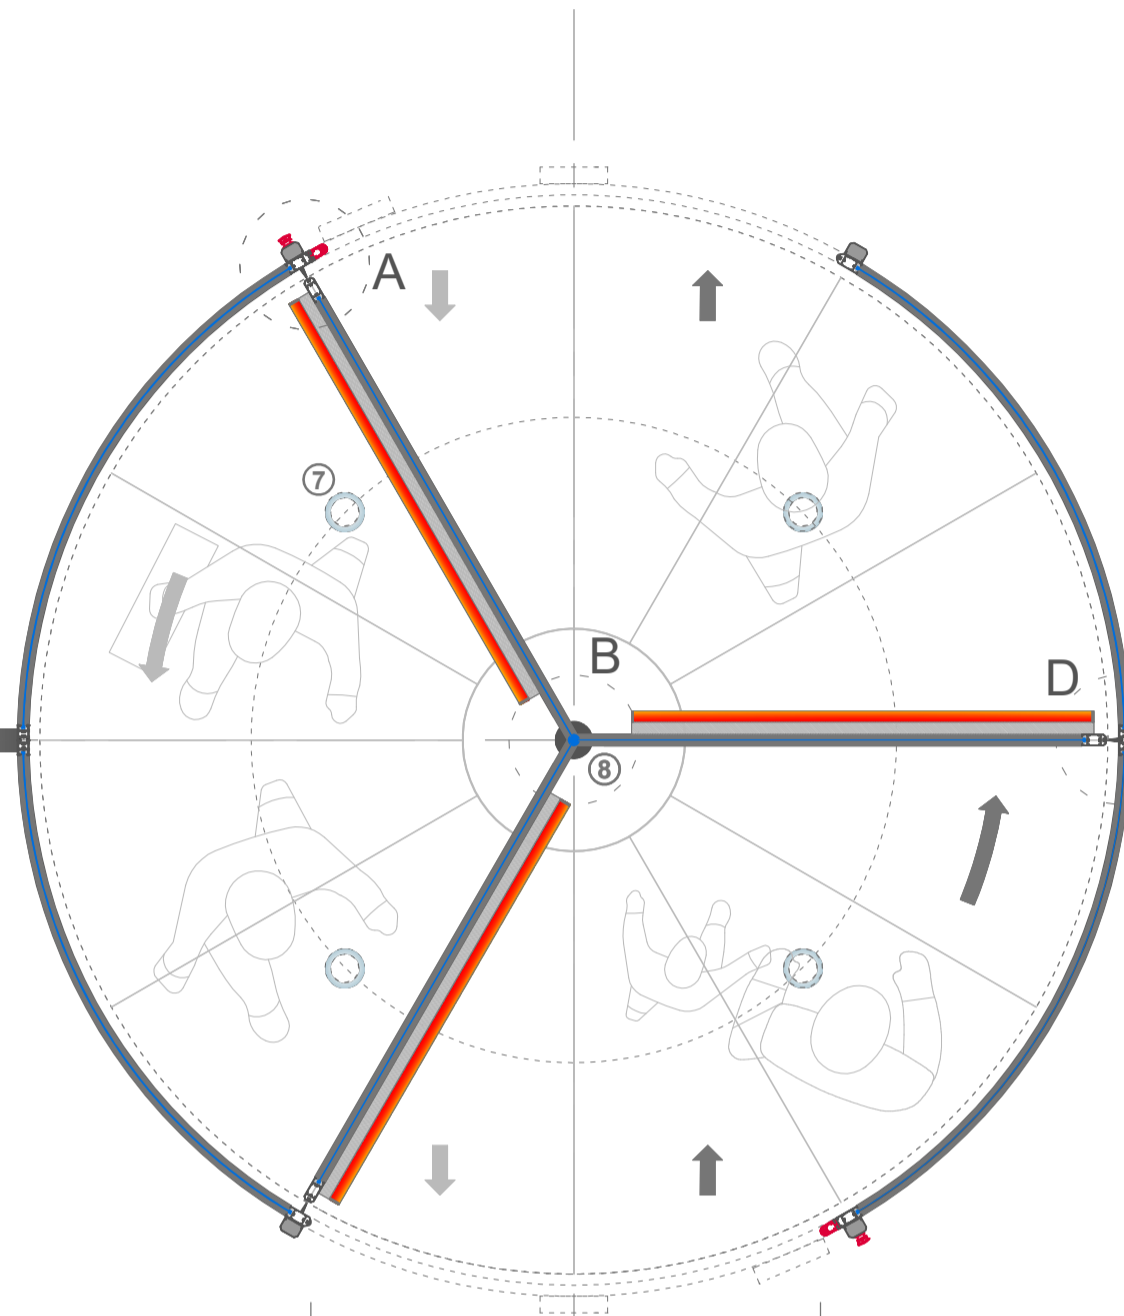

ADZ203 AUTOMATIC WITH CENTRAL GLASS REVOLVING DOOR 3 WINGS

Outdoor

- ① Radar
- ② Emergency Stop Button
Disabled Button
- ③ Finger Protection Seal
- ④ Heel Sensor (Optional)
- ⑤ Presence Sensor (Optional)

- ⑥ Control Panel
- ⑦ Led Spotlight 4 Piece x 14W
- ⑧ Bearing Set
- ⑨ 4+4 Laminated Curved Glass
- ⑩ 4+4 Laminated Flat Glass
- ⑪ Horse Hair Brush

Passage Width 1374 mm

Outer Diameter Ø 3000 mm

Canopy Height	200 mm
Passage Height	2200 mm
Total Height	2400 mm

200 mm
2200 mm

- ① Radar
- ⑤ Presence Sensor (Optional)
- ⑫ Espagnolette Lock
- ⑥ Control Panel
Warning Lights
Lighting Button
Location Switch
- ② Emergency Stop Button
Disabled Button

ADZ203 MANUAL WITH CENTRAL GLASS REVOLVING DOOR 4 WINGS

Canopy Height	200 mm
Passage Height	2200 mm
Total Height	2400 mm