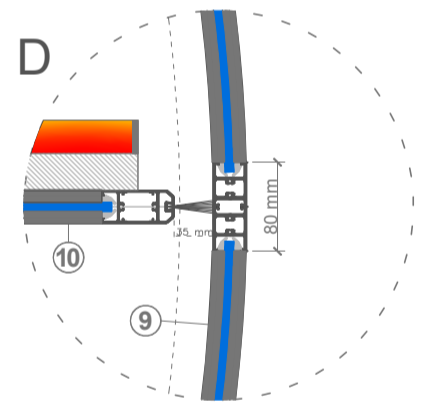

ADZ203 AUTOMATIC WITH CENTRAL GLASS REVOLVING DOOR 3 WINGS

Outdoor

- ① Radar
- ② Emergency Stop Button
Disabled Button
- ③ Finger Protection Seal
- ④ Heel Sensor (Optional)
- ⑤ Presence Sensor (Optional)

- ⑥ Control Panel
- ⑦ Led Spotlight 4 Piece x 14W
- ⑧ Bearing Set
- ⑨ 4+4 Laminated Curved Glass
- ⑩ 4+4 Laminated Flat Glass
- ⑪ Horse Hair Brush

Passage Width 1374 mm

Outer Diameter Ø 3000 mm

Canopy Height	200 mm
Passage Height	2200 mm
Total Height	2400 mm

200 mm
2200 mm

- ① Radar
- ⑤ Presence Sensor (Optional)
- ⑫ Espagnolette Lock
- ⑥ Control Panel
Warning Lights
Lighting Button
Location Switch
- ② Emergency Stop Button
Disabled Button

ADZ203 MANUAL WITH CENTRAL GLASS REVOLVING DOOR 4 WINGS

Canopy Height	200 mm
Passage Height	2200 mm
Total Height	2400 mm