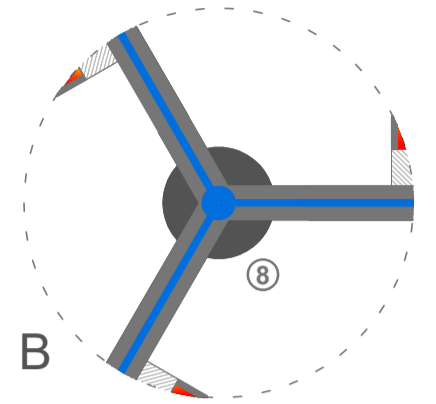

ADZ203 AUTOMATIC WITH CENTRAL GLASS REVOLVING DOOR 3 WINGS

Outdoor

- ① Radar
- ② Emergency Stop Button
Disabled Button
- ③ Finger Protection Seal
- ④ Heel Sensor (Optional)
- ⑤ Presence Sensor (Optional)

- ⑥ Control Panel
- ⑦ Led Spotlight 4 Piece x 14W
- ⑧ Bearing Set
- ⑨ 4+4 Laminated Curved Glass
- ⑩ 4+4 Laminated Flat Glass
- ⑪ Horse Hair Brush

Passage Width 1374 mm

Outer Diameter Ø 3000 mm

Canopy Height	200 mm
Passage Height	2200 mm
Total Height	2400 mm

200 mm
2200 mm

- ① Radar
- ⑤ Presence Sensor (Optional)
- ⑫ Espagnolette Lock
- ⑥ Control Panel
Warning Lights
Lighting Button
Location Switch
- ② Emergency Stop Button
Disabled Button

ADZ203 MANUAL WITH CENTRAL GLASS REVOLVING DOOR 4 WINGS

Canopy Height	200 mm
Passage Height	2200 mm
Total Height	2400 mm