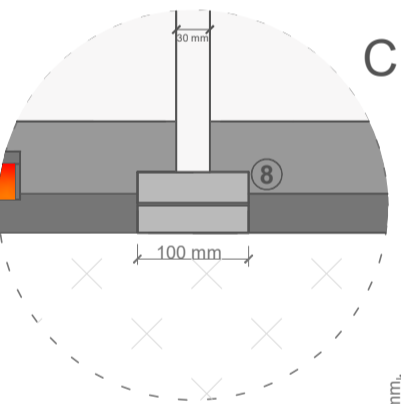

- ⑥ Control Panel
- ⑦ Led Spotlight 4 Piece x 14W
- ⑧ Bearing Set
- ⑨ 4+4 Laminated Curved Glass
- ⑩ 4+4 Laminated Flat Glass
- ⑪ Horse Hair Brush

Passage Width 1374 mm

Outer Diameter Ø 3000 mm

Canopy Height	200 mm
Passage Height	2200 mm
Total Height	2400 mm

Canopy Height	200 mm
Passage Height	2200 mm
Total Height	2400 mm