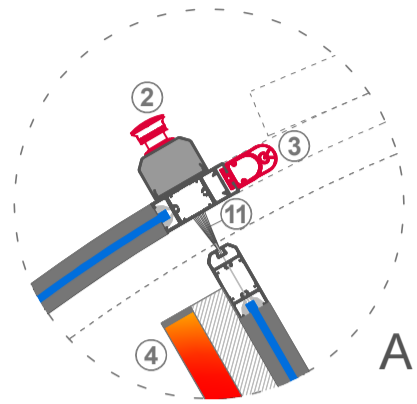

ADZ203 AUTOMATIC WITH CENTRAL GLASS REVOLVING DOOR 3 WINGS

Outdoor

- ① Radar
- ② Emergency Stop Button
Disabled Button
- ③ Finger Protection Seal
- ④ Heel Sensor (Optional)
- ⑤ Presence Sensor (Optional)

- ⑥ Control Panel
- ⑦ Led Spotlight 4 Piece x 14W
- ⑧ Bearing Set
- ⑨ 4+4 Laminated Curved Glass
- ⑩ 4+4 Laminated Flat Glass
- ⑪ Horse Hair Brush

Passage Width 1374 mm

Outer Diameter Ø 3000 mm

Canopy Height	200 mm
Passage Height	2200 mm
Total Height	2400 mm

200 mm
2200 mm

- ① Radar
- ⑤ Presence Sensor (Optional)
- ⑫ Espagnolette Lock
- ⑥ Control Panel
Warning Lights
Lighting Button
Location Switch
- ② Emergency Stop Button
Disabled Button

ADZ203 MANUAL WITH CENTRAL GLASS REVOLVING DOOR 4 WINGS

Canopy Height	200 mm
Passage Height	2200 mm
Total Height	2400 mm