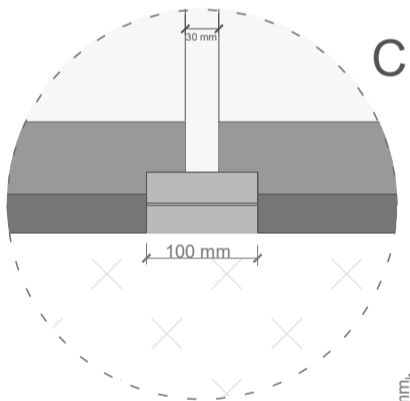

- ⑥ Control Panel
- ⑦ Led Spotlight 4 Piece x 14W
- ⑧ Bearing Set
- ⑨ 4+4 Laminated Curved Glass
- ⑩ 4+4 Laminated Flat Glass
- ⑪ Horse Hair Brush

Passage Width 1374 mm

Outer Diameter Ø 3000 mm

Canopy Height	200 mm
Passage Height	2200 mm
Total Height	2400 mm

200 mm
2200 mm

- ① Radar
- ⑤ Presence Sensor (Optional)
- ⑫ Espagnolette Lock
- ⑥ Control Panel
Warning Lights
Lighting Button
Location Switch
- ② Emergency Stop Button
Disabled Button

ADZ203 MANUAL WITH CENTRAL GLASS REVOLVING DOOR 4 WINGS

Canopy Height	200 mm
Passage Height	2200 mm
Total Height	2400 mm