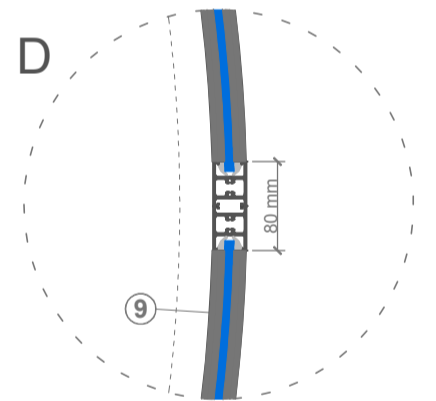

- ⑥ Control Panel
- ⑦ Led Spotlight 4 Piece x 14W
- ⑧ Bearing Set
- ⑨ 4+4 Laminated Curved Glass
- ⑩ 4+4 Laminated Flat Glass
- ⑪ Horse Hair Brush

Passage Width 1374 mm

Outer Diameter Ø 3000 mm

Canopy Height	200 mm
Passage Height	2200 mm
Total Height	2400 mm

200 mm
2200 mm

- ① Radar
- ⑤ Presence Sensor (Optional)
- ⑫ Espagnolette Lock
- ⑥ Control Panel
Warning Lights
Lighting Button
Location Switch
- ② Emergency Stop Button
Disabled Button

ADZ203 MANUAL WITH CENTRAL GLASS REVOLVING DOOR 4 WINGS

Canopy Height	200 mm
Passage Height	2200 mm
Total Height	2400 mm