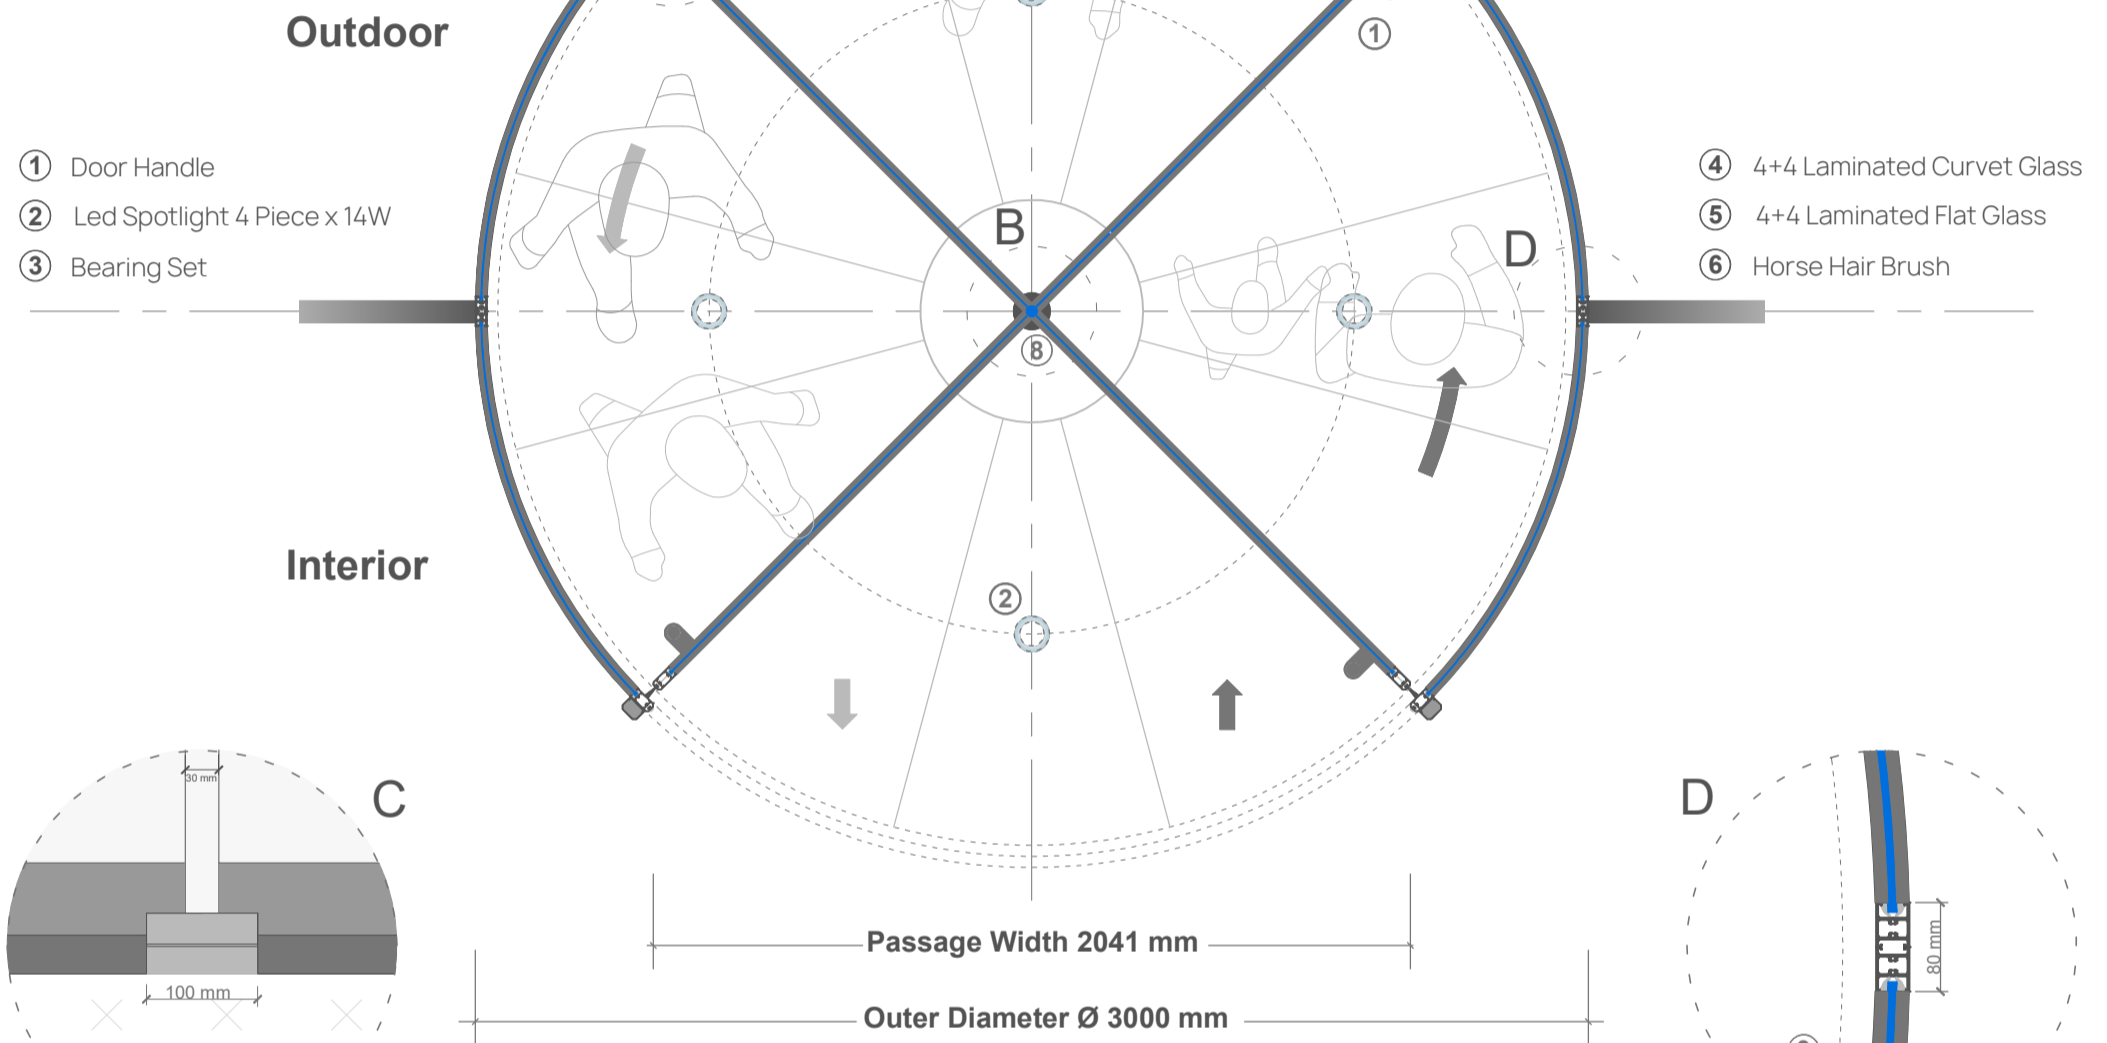

- ⑥ Control Panel
- ⑦ Led Spotlight 4 Piece x 14W
- ⑧ Bearing Set
- ⑨ 4+4 Laminated Curved Glass
- ⑩ 4+4 Laminated Flat Glass
- ⑪ Horse Hair Brush

Passage Width 1374 mm

Outer Diameter Ø 3000 mm

Canopy Height	200 mm
Passage Height	2200 mm
Total Height	2400 mm

200 mm
2200 mm

- ① Radar
- ⑤ Presence Sensor (Optional)
- ⑫ Espagnolette Lock
- ⑥ Control Panel
Warning Lights
Lighting Button
Location Switch
- ② Emergency Stop Button
Disabled Button

ADZ203 MANUAL WITH CENTRAL GLASS REVOLVING DOOR 4 WINGS

Canopy Height	200 mm
Passage Height	2200 mm
Total Height	2400 mm