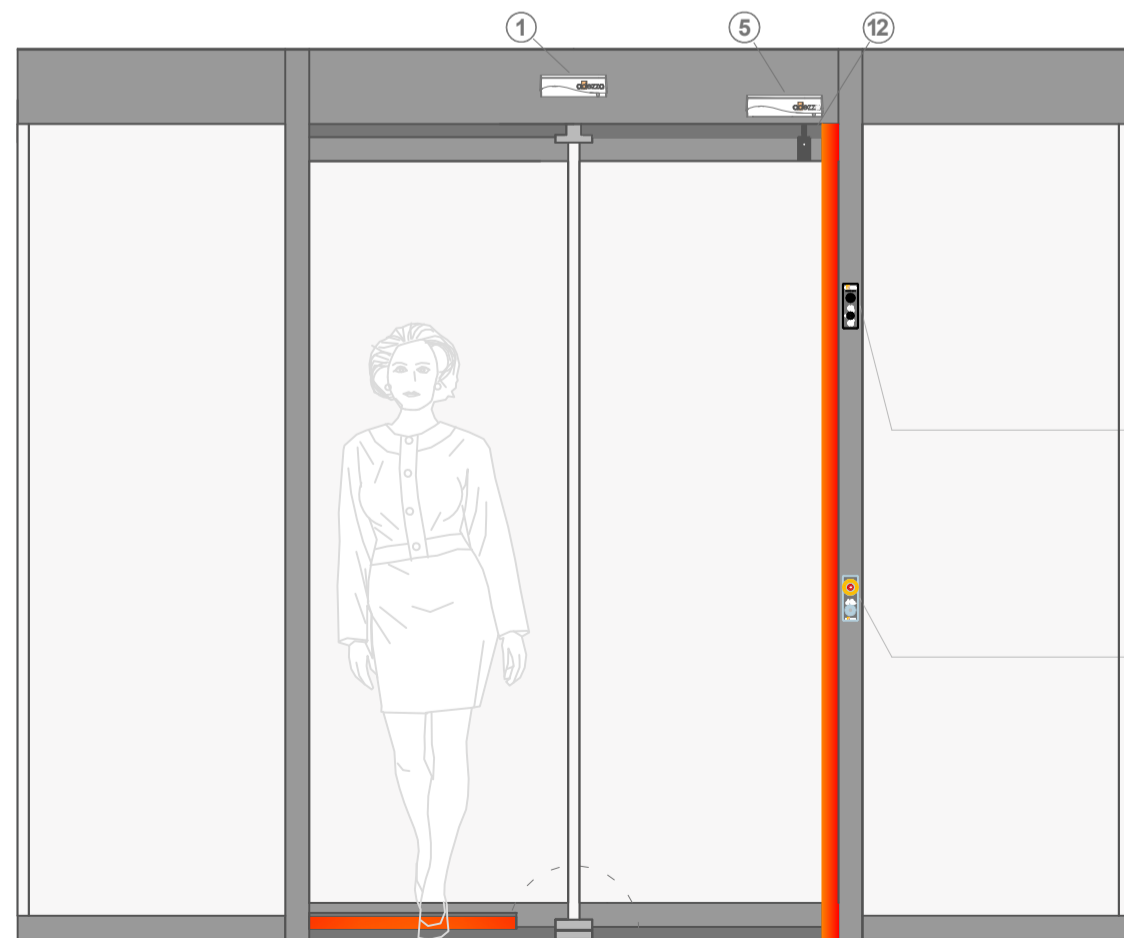

- ⑥ Control Panel
- ⑦ Led Spotlight 4 Piece x 14W
- ⑧ Bearing Set
- ⑨ 4+4 Laminated Curved Glass
- ⑩ 4+4 Laminated Flat Glass
- ⑪ Horse Hair Brush

Passage Width 1374 mm

Outer Diameter Ø 3000 mm

Canopy Height	200 mm
Passage Height	2200 mm
Total Height	2400 mm

200 mm
2200 mm

- ① Radar
- ⑤ Presence Sensor (Optional)
- ⑫ Espagnolette Lock
- ⑥ Control Panel
Warning Lights
Lighting Button
Location Switch
- ② Emergency Stop Button
Disabled Button

ADZ203 MANUAL WITH CENTRAL GLASS REVOLVING DOOR 4 WINGS

Canopy Height	200 mm
Passage Height	2200 mm
Total Height	2400 mm