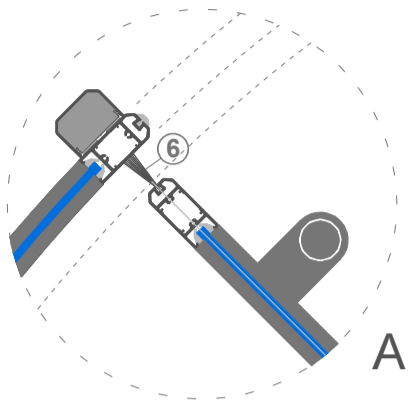

- ⑥ Control Panel
- ⑦ Led Spotlight 4 Piece x 14W
- ⑧ Bearing Set
- ⑨ 4+4 Laminated Curved Glass
- ⑩ 4+4 Laminated Flat Glass
- ⑪ Horse Hair Brush

Passage Width 1374 mm

Outer Diameter Ø 3000 mm

Canopy Height	200 mm
Passage Height	2200 mm
Total Height	2400 mm

200 mm
2200 mm

- ① Radar
- ⑤ Presence Sensor (Optional)
- ⑫ Espagnolette Lock
- ⑥ Control Panel
Warning Lights
Lighting Button
Location Switch
- ② Emergency Stop Button
Disabled Button

ADZ203 MANUAL WITH CENTRAL GLASS REVOLVING DOOR 4 WINGS

Canopy Height	200 mm
Passage Height	2200 mm
Total Height	2400 mm