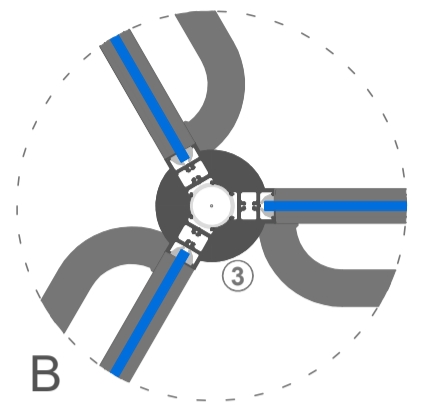

# ADZ103 MANUAL REVOLVING DOOR 3 WINGS

- Outdoor**
- ① Door Handle
  - ② Led Spotlight 4 Piece x 14W
  - ③ Bearing Set

- ④ 4+4 Laminated Curvet Glass
- ⑤ 4+4 Laminated Flat Glass
- ⑥ Horse Hair Brush

Passage Width 1417 mm

Outer Diameter Ø 3000 mm

Canopy Height	200 mm
Passage Height	2200 mm
Total Height	2400 mm

- ⑦ Espagnolotte Lock
- ① Door Handle