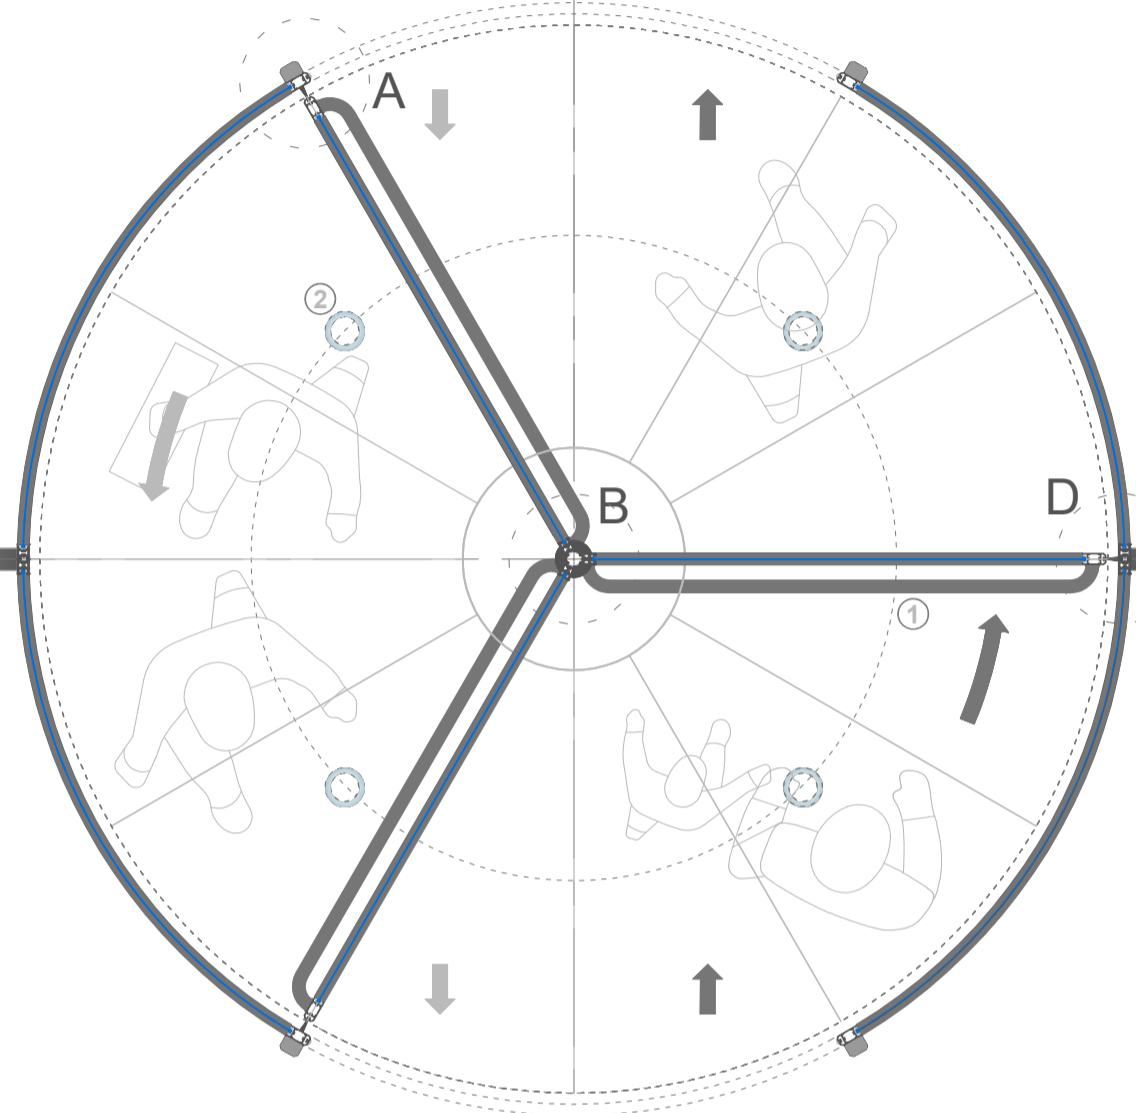

# ADZ103 MANUAL REVOLVING DOOR 3 WINGS

- Outdoor**
- ① Door Handle
  - ② Led Spotlight 4 Piece x 14W
  - ③ Bearing Set

- ④ 4+4 Laminated Curvet Glass
- ⑤ 4+4 Laminated Flat Glass
- ⑥ Horse Hair Brush

Passage Width 1417 mm

Outer Diameter Ø 3000 mm

Canopy Height	200 mm
Passage Height	2200 mm
Total Height	2400 mm

- ⑦ Espagnolotte Lock
- ① Door Handle