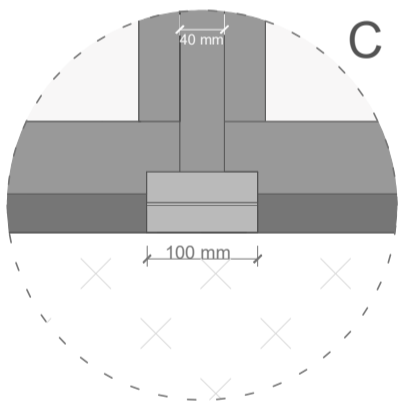

# ADZ103 MANUAL REVOLVING DOOR 3 WINGS

- Outdoor**
- ① Door Handle
  - ② Led Spotlight 4 Piece x 14W
  - ③ Bearing Set

- ④ 4+4 Laminated Curvet Glass
- ⑤ 4+4 Laminated Flat Glass
- ⑥ Horse Hair Brush

Passage Width 1417 mm

Outer Diameter Ø 3000 mm

Canopy Height	200 mm
Passage Height	2200 mm
Total Height	2400 mm

- ⑦ Espagnolotte Lock
- ① Door Handle