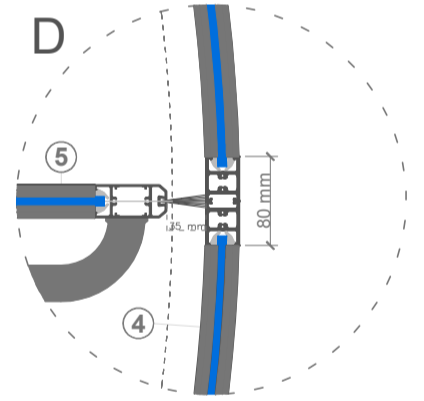

# ADZ103 MANUAL REVOLVING DOOR 3 WINGS

- Outdoor**
- ① Door Handle
  - ② Led Spotlight 4 Piece x 14W
  - ③ Bearing Set

- ④ 4+4 Laminated Curvet Glass
- ⑤ 4+4 Laminated Flat Glass
- ⑥ Horse Hair Brush

Passage Width 1417 mm

Outer Diameter Ø 3000 mm

Canopy Height	200 mm
Passage Height	2200 mm
Total Height	2400 mm

- ⑦ Espagnolotte Lock
- ① Door Handle