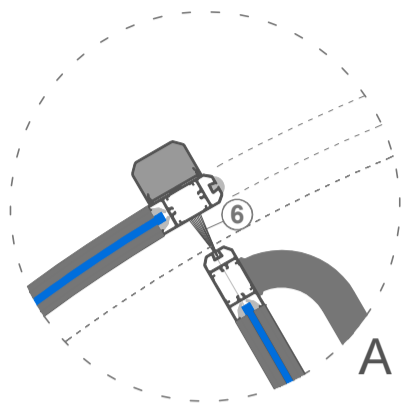

# ADZ103 MANUAL REVOLVING DOOR 3 WINGS

- Outdoor**
- ① Door Handle
  - ② Led Spotlight 4 Piece x 14W
  - ③ Bearing Set

- ④ 4+4 Laminated Curvet Glass
- ⑤ 4+4 Laminated Flat Glass
- ⑥ Horse Hair Brush

Passage Width 1417 mm

Outer Diameter Ø 3000 mm

Canopy Height	200 mm
Passage Height	2200 mm
Total Height	2400 mm

- ⑦ Espagnolotte Lock
- ① Door Handle