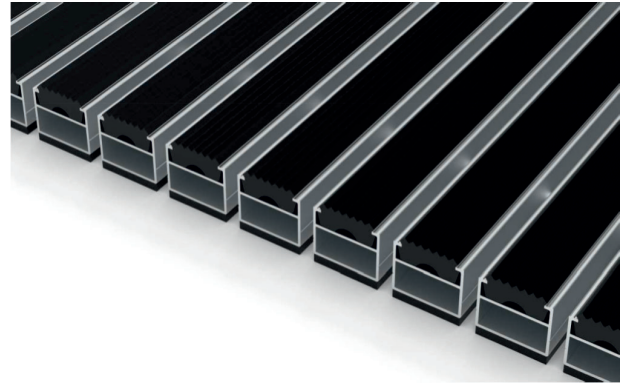

Outdoor

Effectively removes coarse dirt and dust at the entrance.

It consists of flexible PVC wicks placed between durable aluminum profiles.

It cleans mud, stones and similar thick dirt at the first point of contact.

It is suitable for medium and heavy pedestrian traffic.

PVC Seals

Interior

Effectively retains moisture and fine dust.

Contains special carpet wicks with high absorbency.

It reduces the risk of slippery floors and keeps the interior dry.

It offers quiet and aesthetic use.

It is ideal for prestigious areas such as hotels, offices and shopping malls.

Steel Backed Carpet

System Karma

Combined (PVC + Carpet) Wicks

PVC and carpet wicks are together in the same system.

PVC wicks remove coarse dirt and mud.

Carpet wicks trap moisture and fine dust.

Provides both mechanical cleaning and moisture absorption in a single system.

It reduces cleaning frequency and maintenance costs.

It adds aesthetic value to entrances with its stylish and modern appearance.