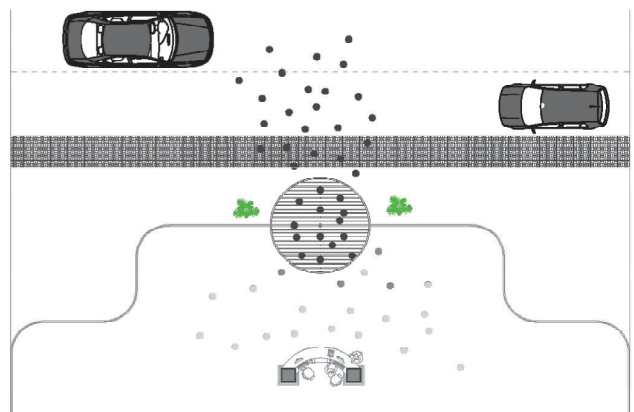

# Aluminum Mat Systems

- Effectively removes coarse dirt and dust from entrance areas.
- Manufactured from high-strength aluminum profiles.
- Cleans dirt from the soles of shoes using PVC strips or carpet wicks.
- It reduces cleaning frequency and increases maintenance efficiency.
- It saves on operating costs.
- It is suitable for medium and heavy pedestrian traffic.
- It is ideal for prestigious buildings such as hotels, offices and shopping malls.

## Outdoor

Effectively removes coarse dirt and dust at the entrance.

It consists of flexible PVC wicks placed between durable aluminum profiles.

It cleans mud, stones and similar thick dirt at the first point of contact.

It is suitable for medium and heavy pedestrian traffic.