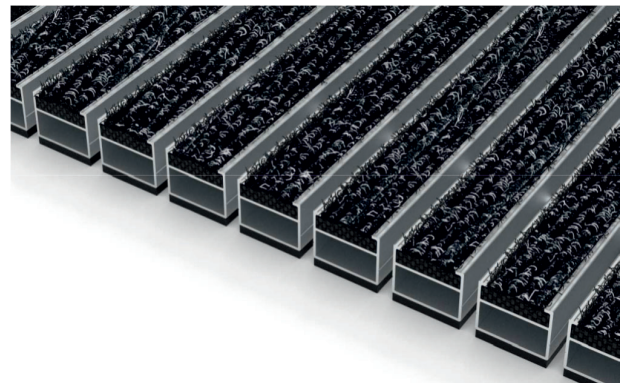

Steel Backed Carpet