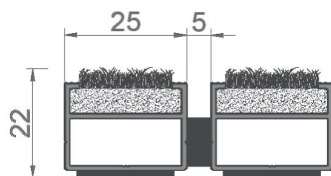

Interior

Effectively retains moisture and fine dust.

Contains special carpet wicks with high absorbency.

It reduces the risk of slippery floors and keeps the interior dry.

It offers quiet and aesthetic use.

It is ideal for prestigious areas such as hotels, offices and shopping malls.