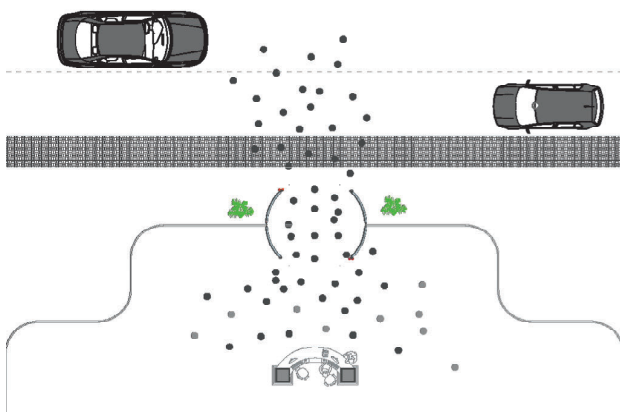

# Aluminum Mat Systems

- Effectively removes coarse dirt and dust from entrance areas.
- Manufactured from high-strength aluminum profiles.
- Cleans dirt from the soles of shoes using PVC strips or carpet wicks.
- It reduces cleaning frequency and increases maintenance efficiency.
- It saves on operating costs.
- It is suitable for medium and heavy pedestrian traffic.
- It is ideal for prestigious buildings such as hotels, offices and shopping malls.

## Outdoor

Effectively removes coarse dirt and dust at the entrance.

It consists of flexible PVC wicks placed between durable aluminum profiles.

It cleans mud, stones and similar thick dirt at the first point of contact.

It is suitable for medium and heavy pedestrian traffic.