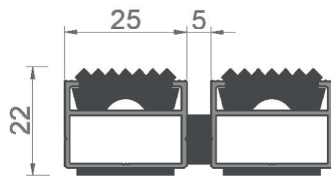

Outdoor

Effectively removes coarse dirt and dust at the entrance.

It consists of flexible PVC wicks placed between durable aluminum profiles.

It cleans mud, stones and similar thick dirt at the first point of contact.

It is suitable for medium and heavy pedestrian traffic.