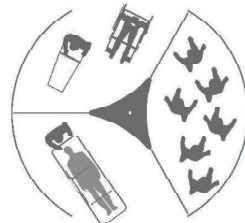

Heel Sensor

Standard

The sensor under the door detects foot or heel contact, ensuring safe operation of the door and preventing accidents.

Presence Sensor

Standard

The system detects people or objects in front of the door and stops the movement, ensuring safe and trouble-free passage.

Entry Height
2200 - 2800 mm

3 Wings

Passage Width
2020 mm

51 Per. / min.
Entry and Exit **x2**

Ø 4500 mm

Inner Diameter
4440 mm

Entry Height
2200 - 2600 mm

3 Wings

Passage Width
2170 mm

52 Per. / min.
Entry and Exit **x2**

Ø 5000 mm

Inner Diameter
4940 mm

Entry Height
2200 - 2500 mm

3 Wings

Passage Width
2420 mm

57 Per. / min.
Entry and Exit **x2**

Ø 6000 mm

Inner Diameter
5940 mm

Entry Height
2200 - 2500 mm

3 Wings

Passage Width
2920 mm

70 Per. / min.
Entry and Exit **x2**

Ø5000mm 3Wings VistaShowglass *Revolving* Door