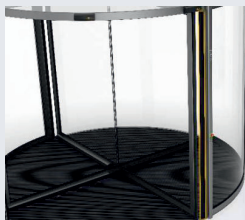

- System Status and Troubleshooting don't know
- Rotation Speed and Waiting Time settings
- Torque Limit and Force Control
- Turn Start and Stop settings

Optional

Handshake Sensor

Standard

Prevents hand or finger from being caught between the rotating wing and the fixed post; the door stops automatically when contact is detected.