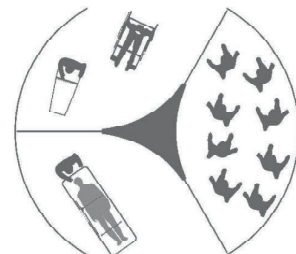

Heel Sensor

Standard

The sensor under the door detects foot or heel contact, ensuring safe operation of the door and preventing accidents.

Presence Sensor

Standard

The system detects people or objects in front of the door and stops the movement, ensuring safe and trouble-free passage.

Entry Height
2200 - 2800 mm

3 Wings

Passage Width
2020 mm

51 Per. / min.
Entry and Exit **x2**

Ø 4500 mm

Inner Diameter
4440 mm

Entry Height
2200 - 2600 mm

3 Wings

Passage Width
2170 mm

52 Per. / min.
Entry and Exit **x2**

Ø 5000 mm

Inner Diameter
4940 mm

Entry Height
2200 - 2500 mm

3 Wings

Passage Width
2420 mm

57 Per. / min.
Entry and Exit **x2**

Ø 6000 mm

Inner Diameter
5940 mm

Entry Height
2200 - 2500 mm

3 Wings

Passage Width
2920 mm

70 Per. / min.
Entry and Exit **x2**

Ø5000mm 3Wings VistaShowglass *Revolving* Door