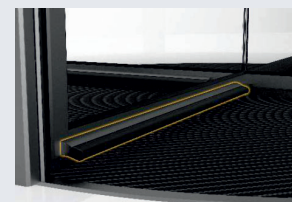

- System Status and Troubleshooting don't know
- Rotation Speed and Waiting Time settings
- Torque Limit and Force Control
- Turn Start and Stop settings

Optional

Handshake Sensor

Standard

Prevents hand or finger from being caught between the rotating wing and the fixed post; the door stops automatically when contact is detected.

Heel Sensor

Standard

The sensor under the door detects foot or heel contact, ensuring safe operation of the door and preventing accidents.

Presence Sensor

Standard

The system detects people or objects in front of the door and stops the movement, ensuring safe and trouble-free passage.