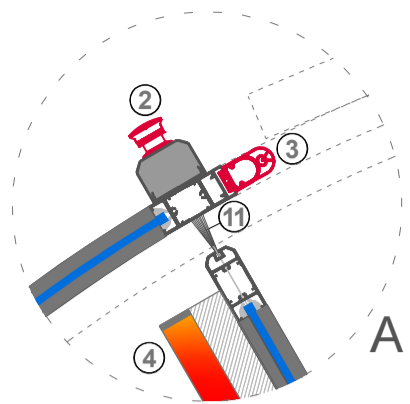

# ADZ303 AUTOMATIC REVOLVING DOOR AIR CURTAIN APPLICATION

- ① Radar
- ② Emergency Stop Button  
Disabled Button
- ③ Hand Sensor
- ④ Heel Sensor (Optional)
- ⑤ Presence Sensor (Optional)

- ⑥ Control Panel
- ⑦ Led Spotlight 4 Piece x 14W
- ⑧ Bearing Set
- ⑨ 4+4 Laminated Curved Glass
- ⑩ 4+4 Laminated Flat Glass
- ⑪ Horse Hair Brush

Passage Width 1374 mm

Outer Diameter Ø 3000 mm

Canopy Height	400 mm
Passage Height	2200 mm
Total Height	2600 mm

- ① Radar
- ⑤ Presence Sensor (Optional)
- ⑫ Espagnolette Lock
- ⑥ Control Panel  
Warning Lights  
Lighting Button  
Location Switch
- ② Emergency Stop Button  
Disabled Button
- ③ Hand Sensor
- ④ Heel Sensor (Optional)