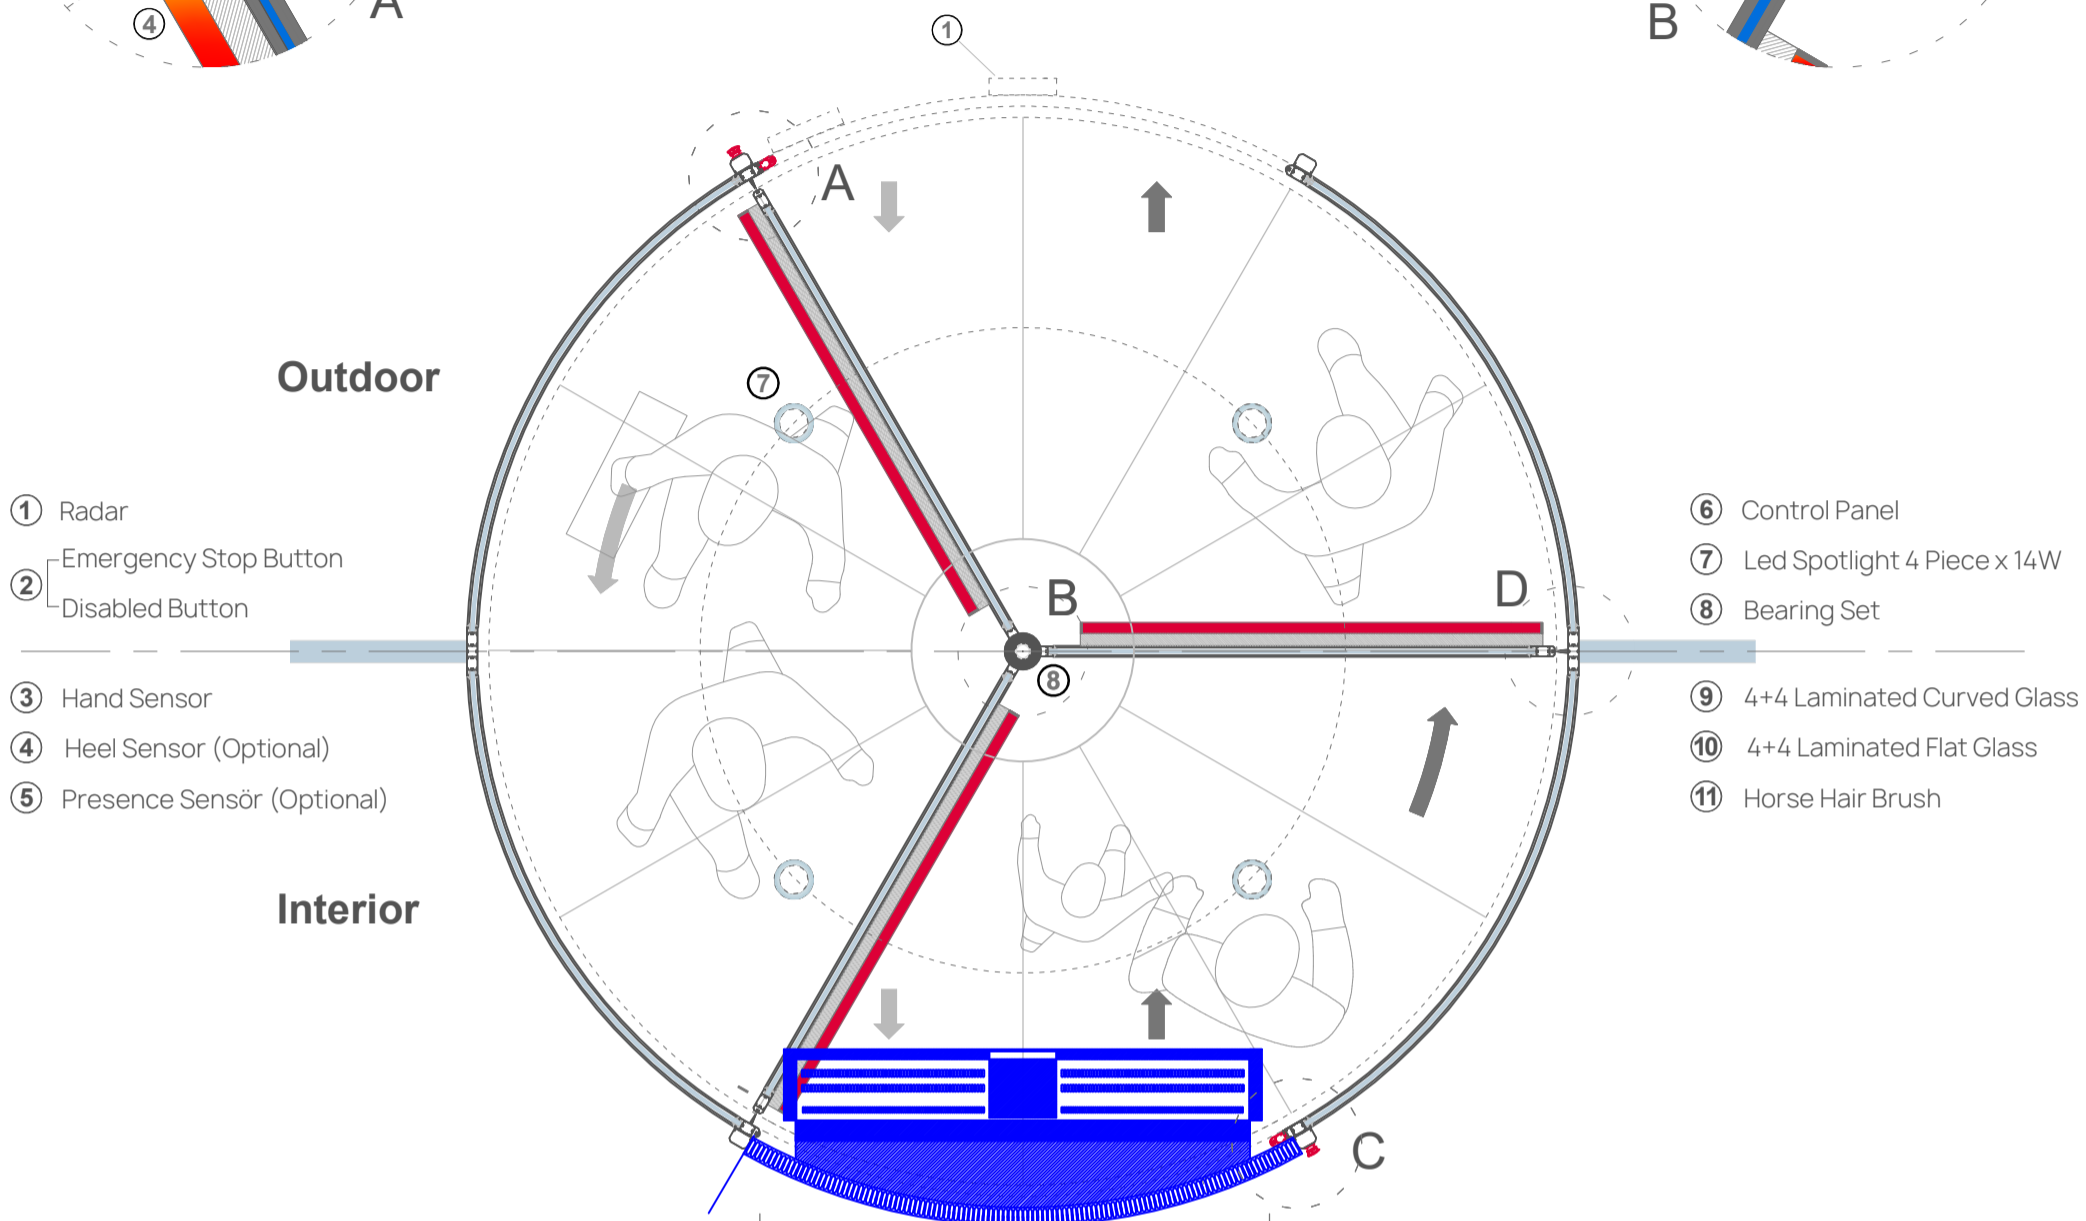

# ADZ303 AUTOMATIC REVOLVING DOOR AIR CURTAIN APPLICATION

- ① Radar
- ② Emergency Stop Button  
Disabled Button
- ③ Hand Sensor
- ④ Heel Sensor (Optional)
- ⑤ Presence Sensor (Optional)

- ⑥ Control Panel
- ⑦ Led Spotlight 4 Piece x 14W
- ⑧ Bearing Set
- ⑨ 4+4 Laminated Curved Glass
- ⑩ 4+4 Laminated Flat Glass
- ⑪ Horse Hair Brush

Passage Width 1374 mm

Outer Diameter Ø 3000 mm

Canopy Height	400 mm
Passage Height	2200 mm
Total Height	2600 mm

- ① Radar
- ⑤ Presence Sensor (Optional)
- ⑫ Espagnolette Lock
- ⑥ Control Panel  
Warning Lights  
Lighting Button  
Location Switch
- ② Emergency Stop Button  
Disabled Button
- ③ Hand Sensor
- ④ Heel Sensor (Optional)