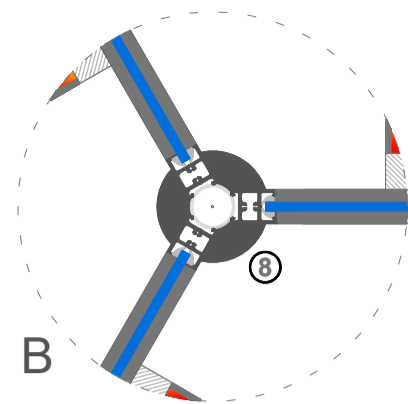

# ADZ303 AUTOMATIC REVOLVING DOOR AIR CURTAIN APPLICATION

- ① Radar
- ② Emergency Stop Button  
Disabled Button
- ③ Hand Sensor
- ④ Heel Sensor (Optional)
- ⑤ Presence Sensor (Optional)

- ⑥ Control Panel
- ⑦ Led Spotlight 4 Piece x 14W
- ⑧ Bearing Set
- ⑨ 4+4 Laminated Curved Glass
- ⑩ 4+4 Laminated Flat Glass
- ⑪ Horse Hair Brush

Passage Width 1374 mm

Outer Diameter Ø 3000 mm

Canopy Height	400 mm
Passage Height	2200 mm
Total Height	2600 mm

- ① Radar
- ⑤ Presence Sensor (Optional)
- ⑫ Espagnolette Lock
- ⑥ Control Panel  
Warning Lights  
Lighting Button  
Location Switch
- ② Emergency Stop Button  
Disabled Button
- ③ Hand Sensor
- ④ Heel Sensor (Optional)