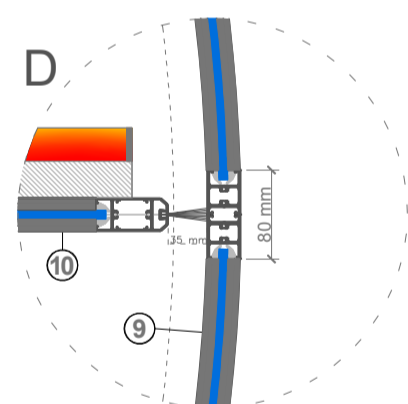

# ADZ303 AUTOMATIC REVOLVING DOOR AIR CURTAIN APPLICATION

- ① Radar
- ② Emergency Stop Button  
Disabled Button
- ③ Hand Sensor
- ④ Heel Sensor (Optional)
- ⑤ Presence Sensor (Optional)

- ⑥ Control Panel
- ⑦ Led Spotlight 4 Piece x 14W
- ⑧ Bearing Set
- ⑨ 4+4 Laminated Curved Glass
- ⑩ 4+4 Laminated Flat Glass
- ⑪ Horse Hair Brush

Passage Width 1374 mm

Outer Diameter Ø 3000 mm

Canopy Height	400 mm
Passage Height	2200 mm
Total Height	2600 mm

- ① Radar
- ⑤ Presence Sensor (Optional)
- ⑫ Espagnolette Lock
- ⑥ Control Panel  
Warning Lights  
Lighting Button  
Location Switch
- ② Emergency Stop Button  
Disabled Button
- ③ Hand Sensor
- ④ Heel Sensor (Optional)