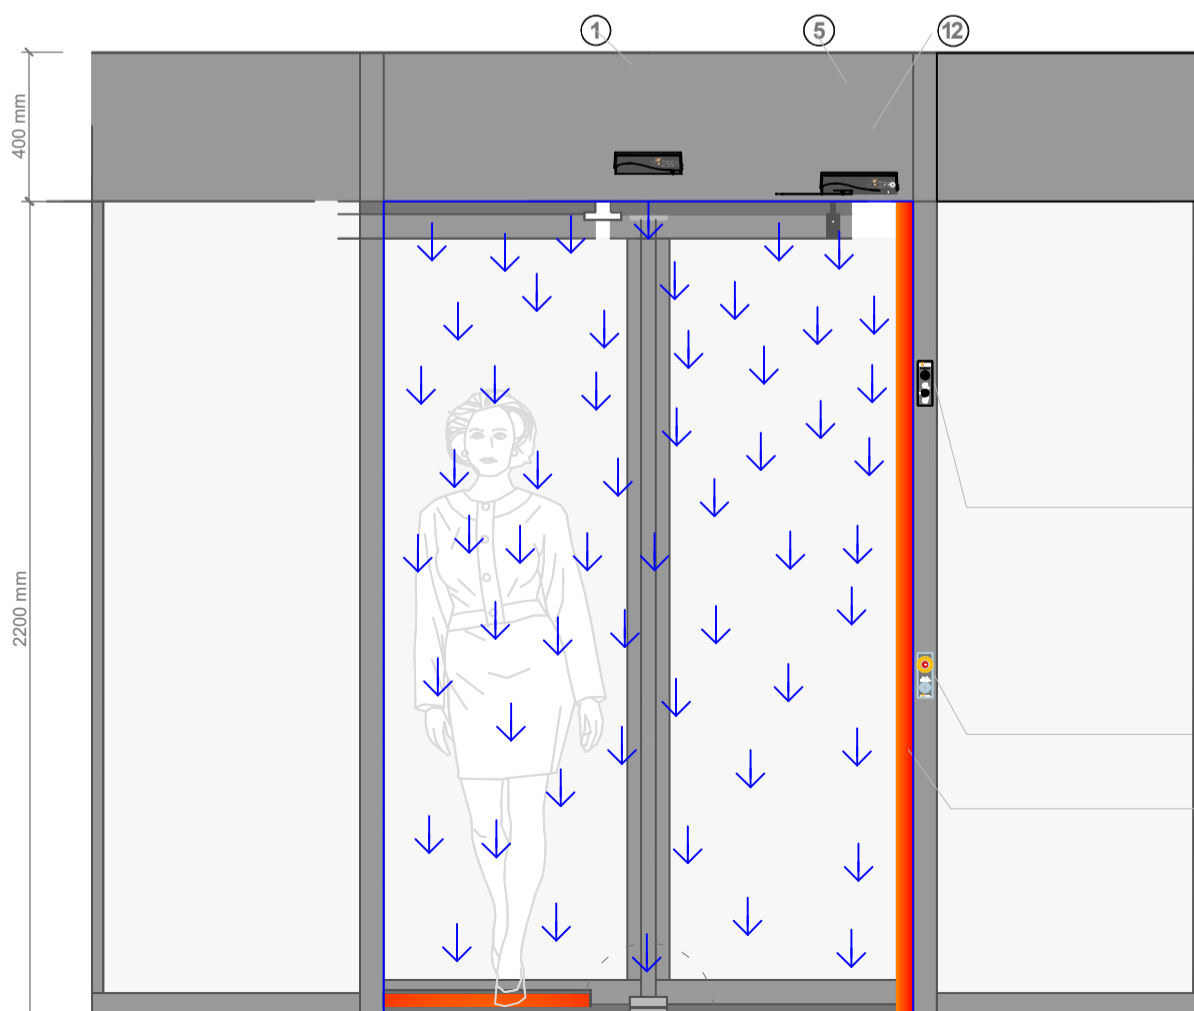

# ADZ303 AUTOMATIC REVOLVING DOOR AIR CURTAIN APPLICATION

- ① Radar
- ② Emergency Stop Button  
Disabled Button
- ③ Hand Sensor
- ④ Heel Sensor (Optional)
- ⑤ Presence Sensor (Optional)

- ⑥ Control Panel
- ⑦ Led Spotlight 4 Piece x 14W
- ⑧ Bearing Set
- ⑨ 4+4 Laminated Curved Glass
- ⑩ 4+4 Laminated Flat Glass
- ⑪ Horse Hair Brush

Passage Width 1374 mm

Outer Diameter Ø 3000 mm

Canopy Height	400 mm
Passage Height	2200 mm
Total Height	2600 mm

- ① Radar
- ⑤ Presence Sensor (Optional)
- ⑫ Espagnolette Lock
- ⑥ Control Panel  
Warning Lights  
Lighting Button  
Location Switch
- ② Emergency Stop Button  
Disabled Button
- ③ Hand Sensor
- ④ Heel Sensor (Optional)