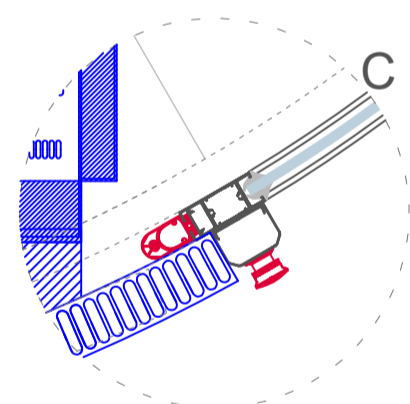

# ADZ303 AUTOMATIC REVOLVING DOOR AIR CURTAIN APPLICATION

- ① Radar
- ② Emergency Stop Button  
Disabled Button
- ③ Hand Sensor
- ④ Heel Sensor (Optional)
- ⑤ Presence Sensor (Optional)

- ⑥ Control Panel
- ⑦ Led Spotlight 4 Piece x 14W
- ⑧ Bearing Set
- ⑨ 4+4 Laminated Curved Glass
- ⑩ 4+4 Laminated Flat Glass
- ⑪ Horse Hair Brush

Passage Width 1374 mm

Outer Diameter Ø 3000 mm

Canopy Height	400 mm
Passage Height	2200 mm
Total Height	2600 mm

- ① Radar
- ⑤ Presence Sensor (Optional)
- ⑫ Espagnolette Lock
- ⑥ Control Panel  
Warning Lights  
Lighting Button  
Location Switch
- ② Emergency Stop Button  
Disabled Button
- ③ Hand Sensor
- ④ Heel Sensor (Optional)