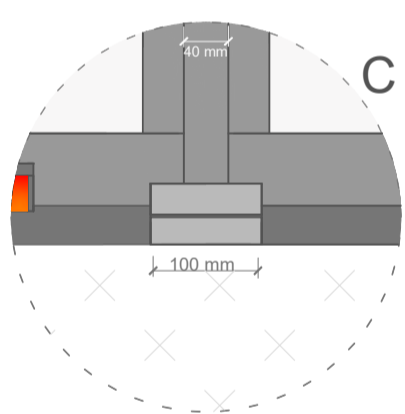

Passage Width 1374 mm

Outer Diameter Ø 3000 mm

Canopy Height	200 mm
Passage Height	2200 mm
Total Height	2400 mm

- ① Radar
- ⑤ Presence Sensor (Optional)
- ⑫ Espagnolette Lock
- ⑥ Control Panel
Warning Lights
Lighting Button
Location Switch
- ② Emergency Stop Button
Disabled Button

- ⑥ Control Panel
- ⑦ Led Spotlight 4 Piece x 14W
- ⑧ Bearing Set
- ⑨ 4+4 Laminated Curved Glass
- ⑩ 4+4 Laminated Flat Glass
- ⑪ Horse Hair Brush

Passage Width 2005 mm

Outer Diameter Ø 3000 mm

Canopy Height	200 mm
Passage Height	2200 mm
Total Height	2400 mm