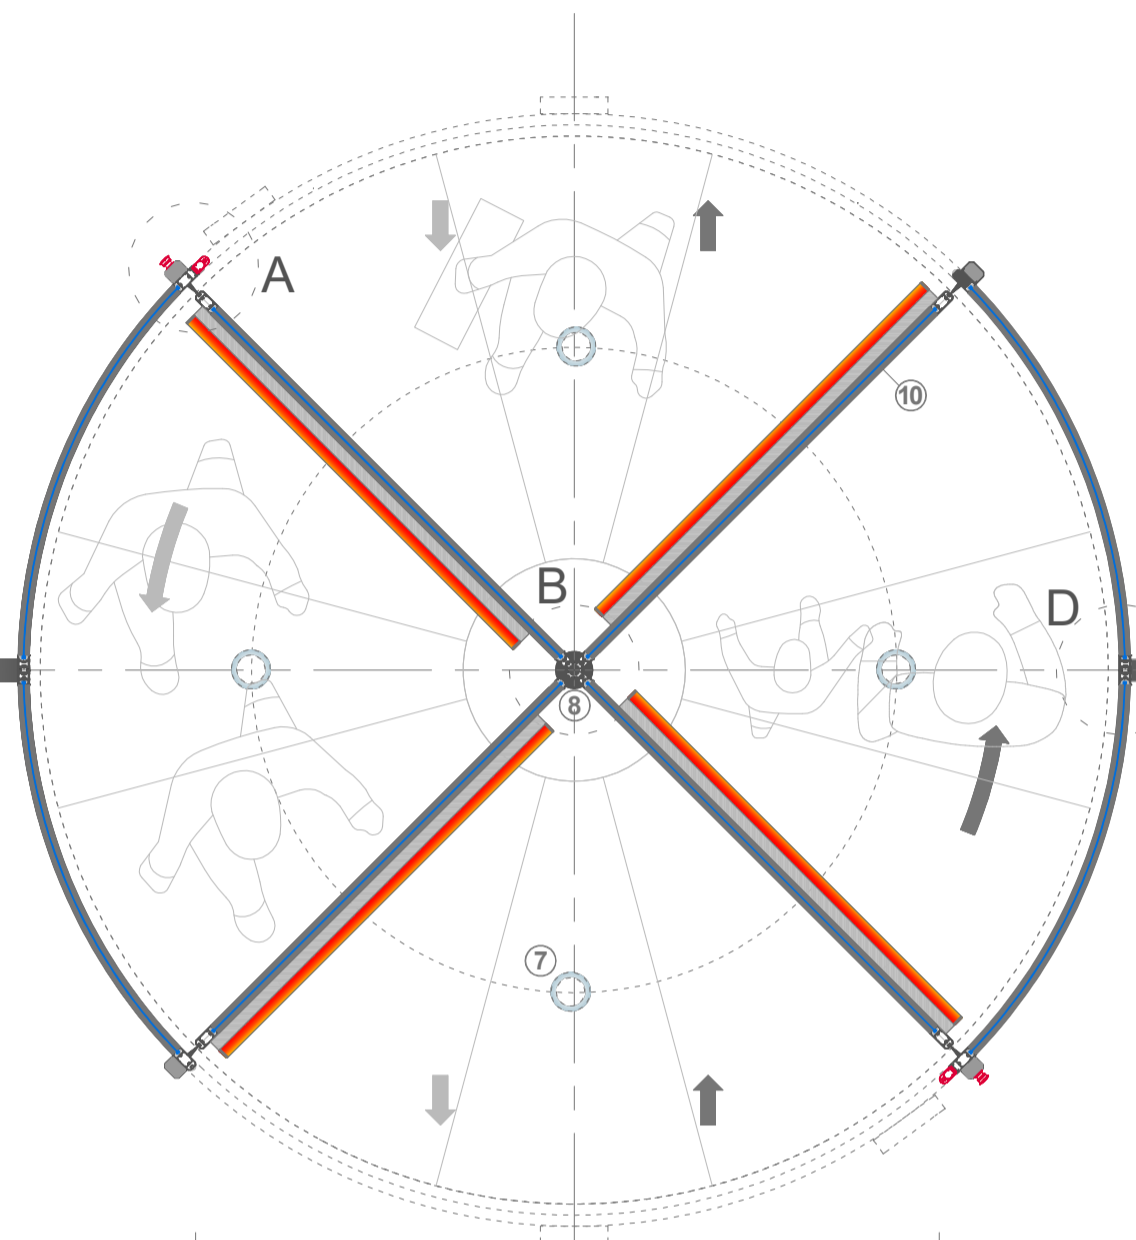

ADZ303 AUTOMATIC REVOLVING DOOR 3 WINGS

- Outdoor**
- ① Radar
 - ② Emergency Stop Button
Disabled Button
 - ③ Finger Protection Seal
 - ④ Heel Sensor (Optional)
 - ⑤ Presence Sensor (Optional)

- ⑥ Control Panel
- ⑦ Led Spotlight 4 Piece x 14W
- ⑧ Bearing Set
- ⑨ 4+4 Laminated Curved Glass
- ⑩ 4+4 Laminated Flat Glass
- ⑪ Horse Hair Brush

Passage Width 1374 mm

Outer Diameter Ø 3000 mm

Canopy Height	200 mm
Passage Height	2200 mm
Total Height	2400 mm

- ① Radar
- ⑤ Presence Sensor (Optional)
- ⑫ Espagnolette Lock
- ⑥ Control Panel
Warning Lights
Lighting Button
Location Switch
- ② Emergency Stop Button
Disabled Button

ADZ303 AUTOMATIC REVOLVING DOOR 4 WINGS

- Outdoor**
- ① Radar
 - ② Emergency Stop Button
Disabled Button
 - ③ Finger Protection Seal
 - ④ Heel Sensor (Optional)
 - ⑤ Presence Sensor (Optional)
- Interior**

- ⑥ Control Panel
- ⑦ Led Spotlight 4 Piece x 14W
- ⑧ Bearing Set
- ⑨ 4+4 Laminated Curved Glass
- ⑩ 4+4 Laminated Flat Glass
- ⑪ Horse Hair Brush

Passage Width 2005 mm

Outer Diameter Ø 3000 mm

Canopy Height	200 mm
Passage Height	2200 mm
Total Height	2400 mm