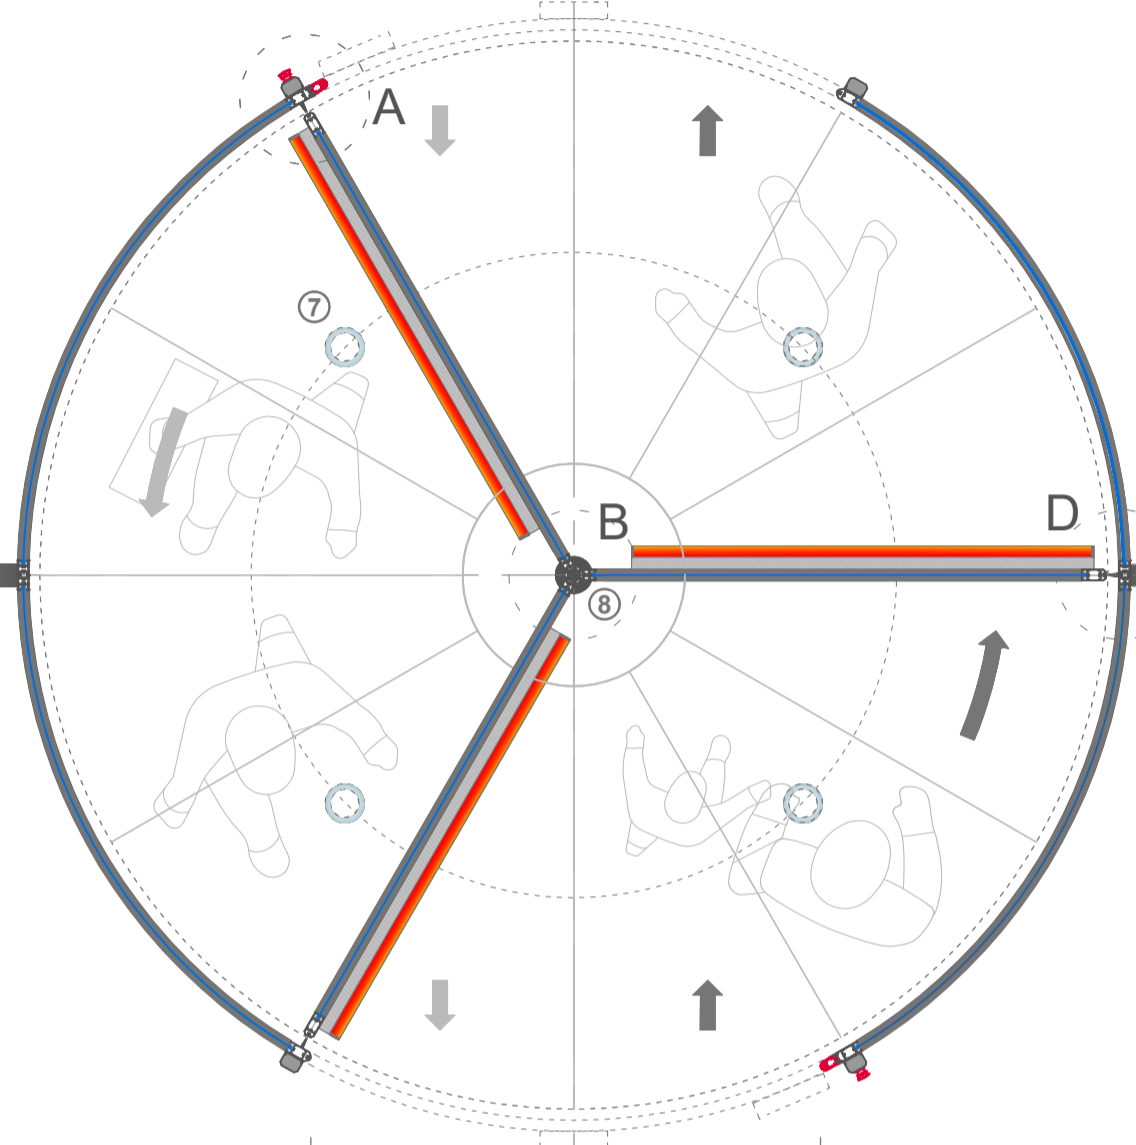

ADZ303 AUTOMATIC REVOLVING DOOR 3 WINGS

- Outdoor**
- ① Radar
 - ② Emergency Stop Button
Disabled Button
 - ③ Finger Protection Seal
 - ④ Heel Sensor (Optional)
 - ⑤ Presence Sensor (Optional)

- ⑥ Control Panel
- ⑦ Led Spotlight 4 Piece x 14W
- ⑧ Bearing Set
- ⑨ 4+4 Laminated Curved Glass
- ⑩ 4+4 Laminated Flat Glass
- ⑪ Horse Hair Brush

Passage Width 1374 mm

Outer Diameter Ø 3000 mm

Canopy Height	200 mm
Passage Height	2200 mm
Total Height	2400 mm

- ① Radar
- ⑤ Presence Sensor (Optional)
- ⑫ Espagnolette Lock
- ⑥ Control Panel
Warning Lights
Lighting Button
Location Switch
- ② Emergency Stop Button
Disabled Button

ADZ303 AUTOMATIC REVOLVING DOOR 4 WINGS

- Outdoor**
- ① Radar
 - ② Emergency Stop Button
Disabled Button
 - ③ Finger Protection Seal
 - ④ Heel Sensor (Optional)
 - ⑤ Presence Sensor (Optional)
- Interior**

- ⑥ Control Panel
- ⑦ Led Spotlight 4 Piece x 14W
- ⑧ Bearing Set
- ⑨ 4+4 Laminated Curved Glass
- ⑩ 4+4 Laminated Flat Glass
- ⑪ Horse Hair Brush

Passage Width 2005 mm

Outer Diameter Ø 3000 mm

Canopy Height	200 mm
Passage Height	2200 mm
Total Height	2400 mm