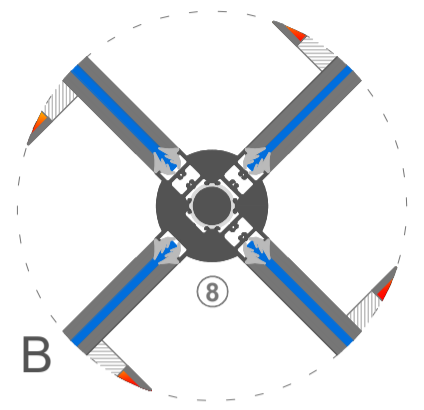

Passage Width 1374 mm

Outer Diameter Ø 3000 mm

Canopy Height	200 mm
Passage Height	2200 mm
Total Height	2400 mm

- ① Radar
- ⑤ Presence Sensor (Optional)
- ⑫ Espagnolette Lock
- ⑥ Control Panel
Warning Lights
Lighting Button
Location Switch
- ② Emergency Stop Button
Disabled Button

ADZ303 AUTOMATIC REVOLVING DOOR 4 WINGS

- Outdoor**
- ① Radar
 - ② Emergency Stop Button
Disabled Button
 - ③ Finger Protection Seal
 - ④ Heel Sensor (Optional)
 - ⑤ Presence Sensor (Optional)
- Interior**

- ⑥ Control Panel
- ⑦ Led Spotlight 4 Piece x 14W
- ⑧ Bearing Set
- ⑨ 4+4 Laminated Curved Glass
- ⑩ 4+4 Laminated Flat Glass
- ⑪ Horse Hair Brush

Passage Width 2005 mm

Outer Diameter Ø 3000 mm

Canopy Height	200 mm
Passage Height	2200 mm
Total Height	2400 mm