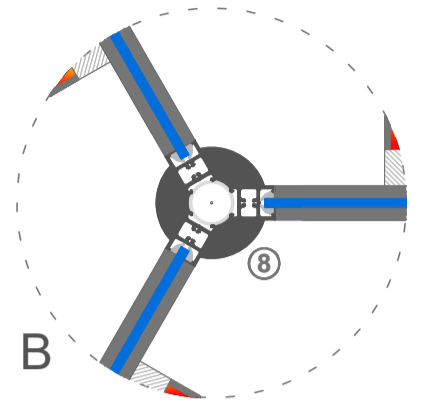

ADZ303 AUTOMATIC REVOLVING DOOR 3 WINGS

- Outdoor**
- ① Radar
 - ② Emergency Stop Button
Disabled Button
 - ③ Finger Protection Seal
 - ④ Heel Sensor (Optional)
 - ⑤ Presence Sensor (Optional)

- ⑥ Control Panel
- ⑦ Led Spotlight 4 Piece x 14W
- ⑧ Bearing Set
- ⑨ 4+4 Laminated Curved Glass
- ⑩ 4+4 Laminated Flat Glass
- ⑪ Horse Hair Brush

Passage Width 1374 mm

Outer Diameter Ø 3000 mm

Canopy Height	200 mm
Passage Height	2200 mm
Total Height	2400 mm

- ① Radar
- ⑤ Presence Sensor (Optional)
- ⑫ Espagnolette Lock
- ⑥ Control Panel
Warning Lights
Lighting Button
Location Switch
- ② Emergency Stop Button
Disabled Button

- ⑥ Control Panel
- ⑦ Led Spotlight 4 Piece x 14W
- ⑧ Bearing Set
- ⑨ 4+4 Laminated Curved Glass
- ⑩ 4+4 Laminated Flat Glass
- ⑪ Horse Hair Brush

Passage Width 2005 mm

Outer Diameter Ø 3000 mm

Canopy Height	200 mm
Passage Height	2200 mm
Total Height	2400 mm