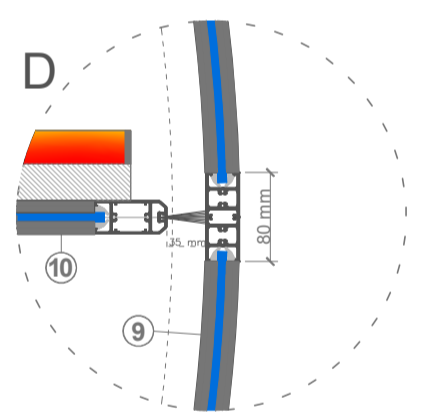

ADZ303 AUTOMATIC REVOLVING DOOR 3 WINGS

- Outdoor**
- ① Radar
 - ② Emergency Stop Button
Disabled Button
 - ③ Finger Protection Seal
 - ④ Heel Sensor (Optional)
 - ⑤ Presence Sensor (Optional)

- ⑥ Control Panel
- ⑦ Led Spotlight 4 Piece x 14W
- ⑧ Bearing Set
- ⑨ 4+4 Laminated Curved Glass
- ⑩ 4+4 Laminated Flat Glass
- ⑪ Horse Hair Brush

Passage Width 1374 mm

Outer Diameter Ø 3000 mm

Canopy Height	200 mm
Passage Height	2200 mm
Total Height	2400 mm

- ① Radar
- ⑤ Presence Sensor (Optional)
- ⑫ Espagnolette Lock
- ⑥ Control Panel
Warning Lights
Lighting Button
Location Switch
- ② Emergency Stop Button
Disabled Button

- ⑥ Control Panel
- ⑦ Led Spotlight 4 Piece x 14W
- ⑧ Bearing Set
- ⑨ 4+4 Laminated Curved Glass
- ⑩ 4+4 Laminated Flat Glass
- ⑪ Horse Hair Brush

Passage Width 2005 mm

Outer Diameter Ø 3000 mm

Canopy Height	200 mm
Passage Height	2200 mm
Total Height	2400 mm