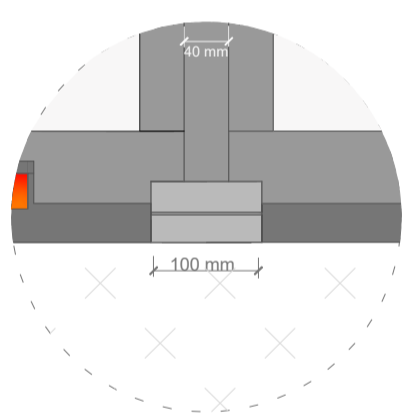

Passage Width 1374 mm

Outer Diameter Ø 3000 mm

Canopy Height	200 mm
Passage Height	2200 mm
Total Height	2400 mm

- ① Radar
- ⑤ Presence Sensor (Optional)
- ⑫ Espagnolette Lock
- ⑥ Control Panel
Warning Lights
Lighting Button
Location Switch
- ② Emergency Stop Button
Disabled Button

- ⑥ Control Panel
- ⑦ Led Spotlight 4 Piece x 14W
- ⑧ Bearing Set
- ⑨ 4+4 Laminated Curved Glass
- ⑩ 4+4 Laminated Flat Glass
- ⑪ Horse Hair Brush

Passage Width 2005 mm

Outer Diameter Ø 3000 mm

Canopy Height	200 mm
Passage Height	2200 mm
Total Height	2400 mm