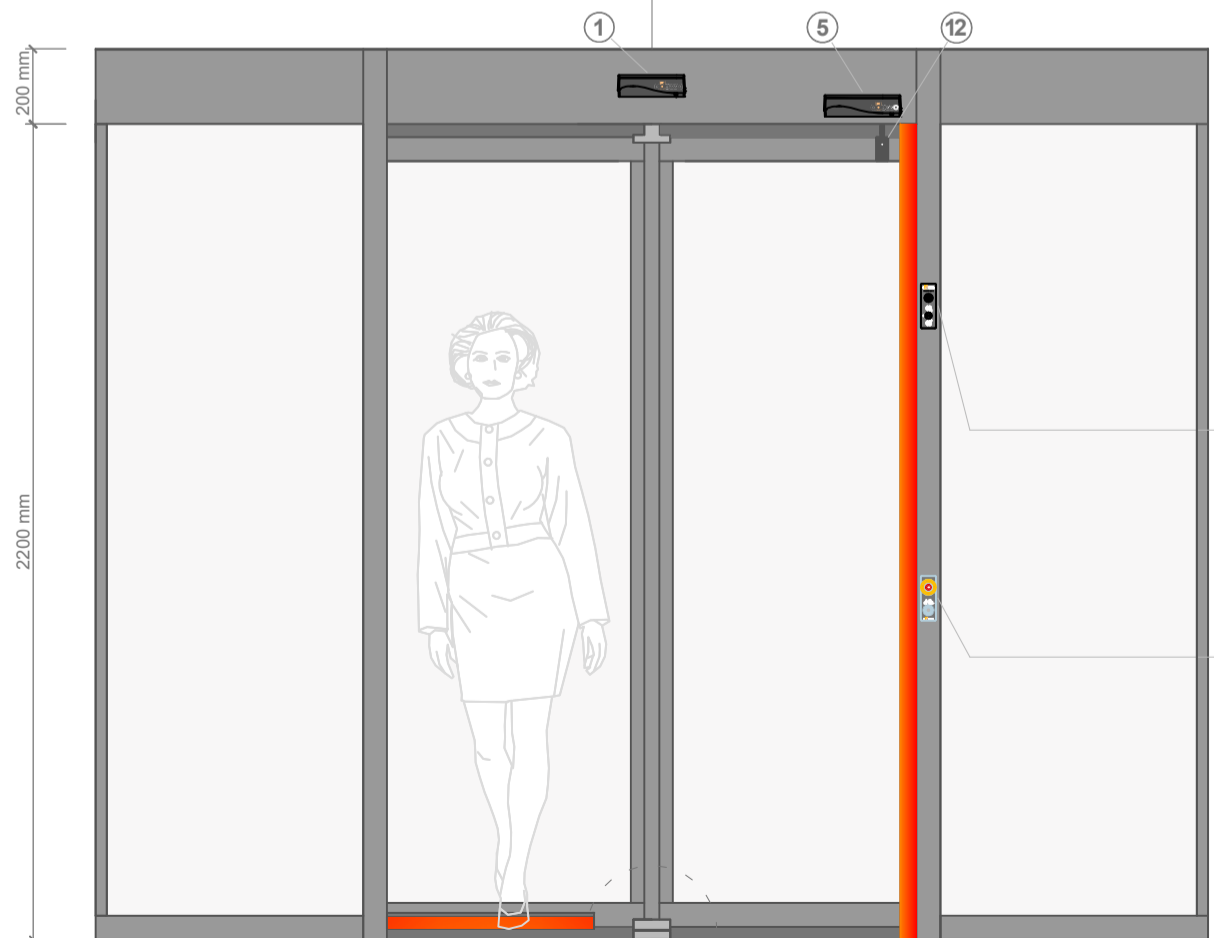

ADZ303 AUTOMATIC REVOLVING DOOR 3 WINGS

- Outdoor**
- ① Radar
 - ② Emergency Stop Button
Disabled Button
 - ③ Finger Protection Seal
 - ④ Heel Sensor (Optional)
 - ⑤ Presence Sensor (Optional)

- ⑥ Control Panel
- ⑦ Led Spotlight 4 Piece x 14W
- ⑧ Bearing Set
- ⑨ 4+4 Laminated Curved Glass
- ⑩ 4+4 Laminated Flat Glass
- ⑪ Horse Hair Brush

Passage Width 1374 mm

Outer Diameter Ø 3000 mm

Canopy Height	200 mm
Passage Height	2200 mm
Total Height	2400 mm

- ① Radar
- ⑤ Presence Sensor (Optional)
- ⑫ Espagnolette Lock
- ⑥ Control Panel
Warning Lights
Lighting Button
Location Switch
- ② Emergency Stop Button
Disabled Button

ADZ303 AUTOMATIC REVOLVING DOOR 4 WINGS

- Outdoor**
- ① Radar
 - ② Emergency Stop Button
Disabled Button
 - ③ Finger Protection Seal
 - ④ Heel Sensor (Optional)
 - ⑤ Presence Sensor (Optional)
- Interior**

- ⑥ Control Panel
- ⑦ Led Spotlight 4 Piece x 14W
- ⑧ Bearing Set
- ⑨ 4+4 Laminated Curved Glass
- ⑩ 4+4 Laminated Flat Glass
- ⑪ Horse Hair Brush

Passage Width 2005 mm

Outer Diameter Ø 3000 mm

Canopy Height	200 mm
Passage Height	2200 mm
Total Height	2400 mm