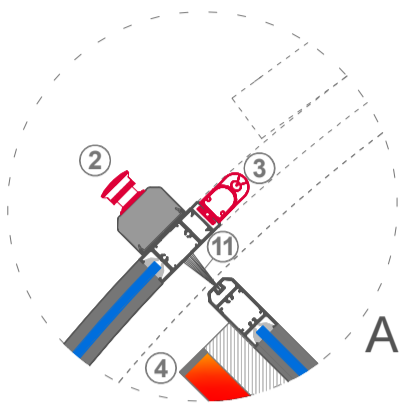

ADZ303 AUTOMATIC REVOLVING DOOR 3 WINGS

- Outdoor**
- ① Radar
 - ② Emergency Stop Button
Disabled Button
 - ③ Finger Protection Seal
 - ④ Heel Sensor (Optional)
 - ⑤ Presence Sensor (Optional)

- ⑥ Control Panel
- ⑦ Led Spotlight 4 Piece x 14W
- ⑧ Bearing Set
- ⑨ 4+4 Laminated Curved Glass
- ⑩ 4+4 Laminated Flat Glass
- ⑪ Horse Hair Brush

Passage Width 1374 mm

Outer Diameter Ø 3000 mm

Canopy Height	200 mm
Passage Height	2200 mm
Total Height	2400 mm

- ① Radar
- ⑤ Presence Sensor (Optional)
- ⑫ Espagnolette Lock
- ⑥ Control Panel
Warning Lights
Lighting Button
Location Switch
- ② Emergency Stop Button
Disabled Button

ADZ303 AUTOMATIC REVOLVING DOOR 4 WINGS

- Outdoor**
- ① Radar
 - ② Emergency Stop Button
Disabled Button
 - ③ Finger Protection Seal
 - ④ Heel Sensor (Optional)
 - ⑤ Presence Sensor (Optional)
- Interior**

- ⑥ Control Panel
- ⑦ Led Spotlight 4 Piece x 14W
- ⑧ Bearing Set
- ⑨ 4+4 Laminated Curved Glass
- ⑩ 4+4 Laminated Flat Glass
- ⑪ Horse Hair Brush

Passage Width 2005 mm

Outer Diameter Ø 3000 mm

Canopy Height	200 mm
Passage Height	2200 mm
Total Height	2400 mm