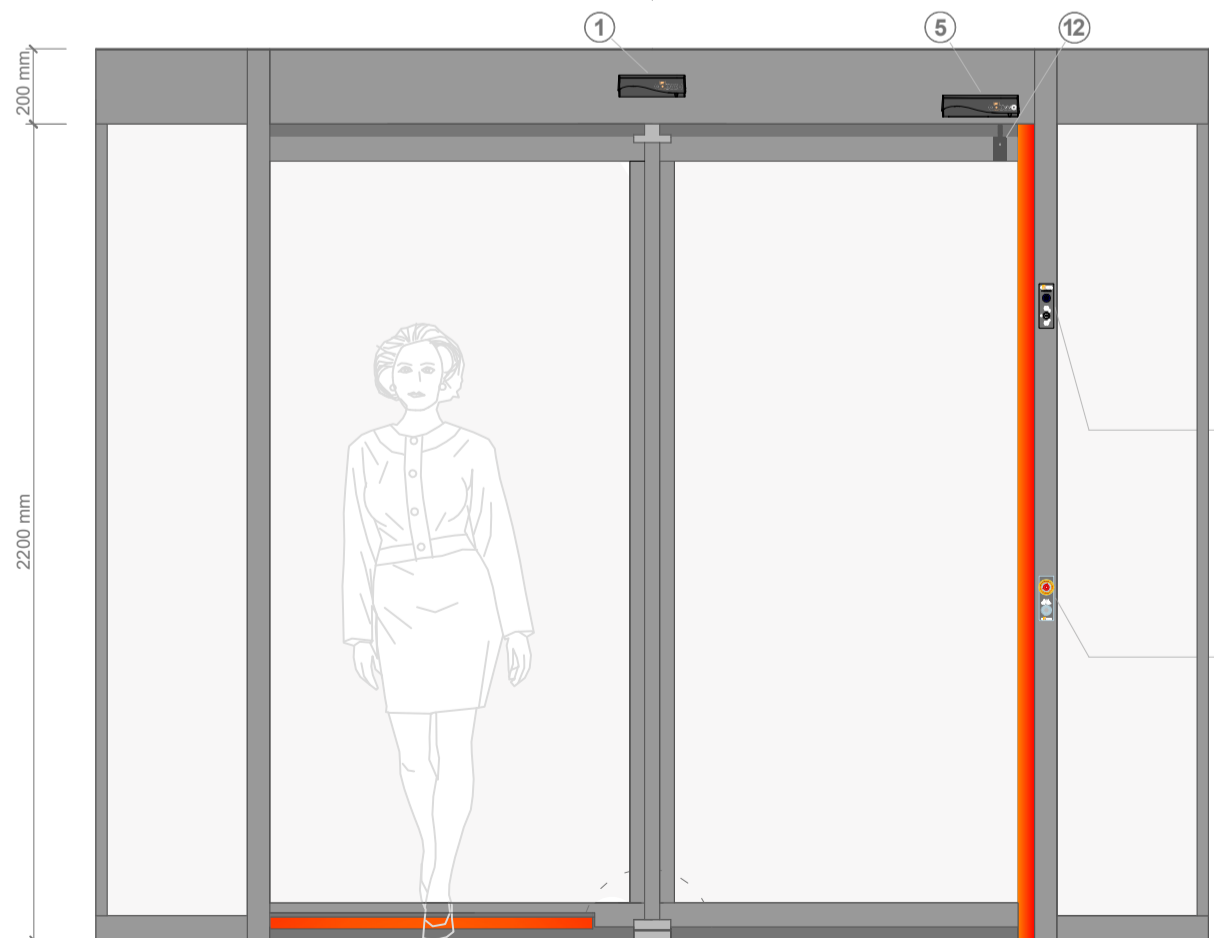

Passage Width 1374 mm

Outer Diameter Ø 3000 mm

Canopy Height	200 mm
Passage Height	2200 mm
Total Height	2400 mm

- ① Radar
- ⑤ Presence Sensor (Optional)
- ⑫ Espagnolette Lock
- ⑥ Control Panel
Warning Lights
Lighting Button
Location Switch
- ② Emergency Stop Button
Disabled Button

ADZ303 AUTOMATIC REVOLVING DOOR 4 WINGS

- Outdoor**
- ① Radar
 - ② Emergency Stop Button
Disabled Button
 - ③ Finger Protection Seal
 - ④ Heel Sensor (Optional)
 - ⑤ Presence Sensor (Optional)
- Interior**

- ⑥ Control Panel
- ⑦ Led Spotlight 4 Piece x 14W
- ⑧ Bearing Set
- ⑨ 4+4 Laminated Curved Glass
- ⑩ 4+4 Laminated Flat Glass
- ⑪ Horse Hair Brush

Passage Width 2005 mm

Outer Diameter Ø 3000 mm

Canopy Height	200 mm
Passage Height	2200 mm
Total Height	2400 mm