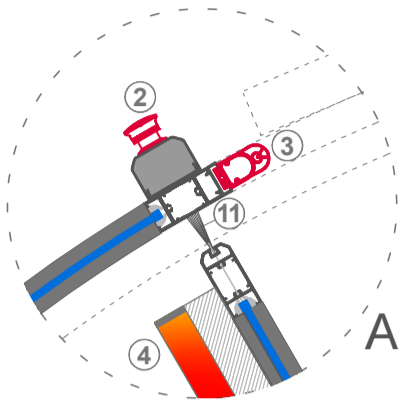

ADZ303 AUTOMATIC REVOLVING DOOR 3 WINGS

- Outdoor**
- ① Radar
 - ② Emergency Stop Button
Disabled Button
 - ③ Finger Protection Seal
 - ④ Heel Sensor (Optional)
 - ⑤ Presence Sensor (Optional)

- ⑥ Control Panel
- ⑦ Led Spotlight 4 Piece x 14W
- ⑧ Bearing Set
- ⑨ 4+4 Laminated Curved Glass
- ⑩ 4+4 Laminated Flat Glass
- ⑪ Horse Hair Brush

Passage Width 1374 mm

Outer Diameter Ø 3000 mm

Canopy Height	200 mm
Passage Height	2200 mm
Total Height	2400 mm

- ① Radar
- ⑤ Presence Sensor (Optional)
- ⑫ Espagnolette Lock
- ⑥ Control Panel
Warning Lights
Lighting Button
Location Switch
- ② Emergency Stop Button
Disabled Button

ADZ303 AUTOMATIC REVOLVING DOOR 4 WINGS

- Outdoor**
- ① Radar
 - ② Emergency Stop Button
Disabled Button
 - ③ Finger Protection Seal
 - ④ Heel Sensor (Optional)
 - ⑤ Presence Sensor (Optional)
- Interior**

- ⑥ Control Panel
- ⑦ Led Spotlight 4 Piece x 14W
- ⑧ Bearing Set
- ⑨ 4+4 Laminated Curved Glass
- ⑩ 4+4 Laminated Flat Glass
- ⑪ Horse Hair Brush

Passage Width 2005 mm

Outer Diameter Ø 3000 mm

Canopy Height	200 mm
Passage Height	2200 mm
Total Height	2400 mm