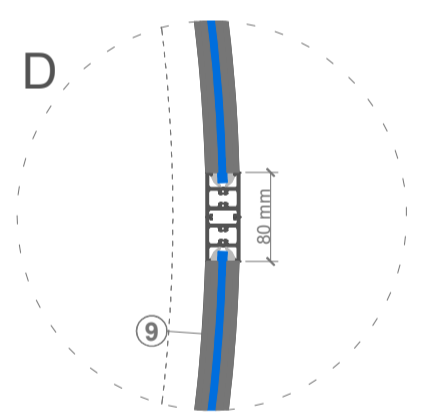

Passage Width 1374 mm

Outer Diameter Ø 3000 mm

Canopy Height	200 mm
Passage Height	2200 mm
Total Height	2400 mm

- ① Radar
- ⑤ Presence Sensor (Optional)
- ⑫ Espagnolette Lock
- ⑥ Control Panel
Warning Lights
Lighting Button
Location Switch
- ② Emergency Stop Button
Disabled Button

- ⑥ Control Panel
- ⑦ Led Spotlight 4 Piece x 14W
- ⑧ Bearing Set
- ⑨ 4+4 Laminated Curved Glass
- ⑩ 4+4 Laminated Flat Glass
- ⑪ Horse Hair Brush

Passage Width 2005 mm

Outer Diameter Ø 3000 mm

Canopy Height	200 mm
Passage Height	2200 mm
Total Height	2400 mm